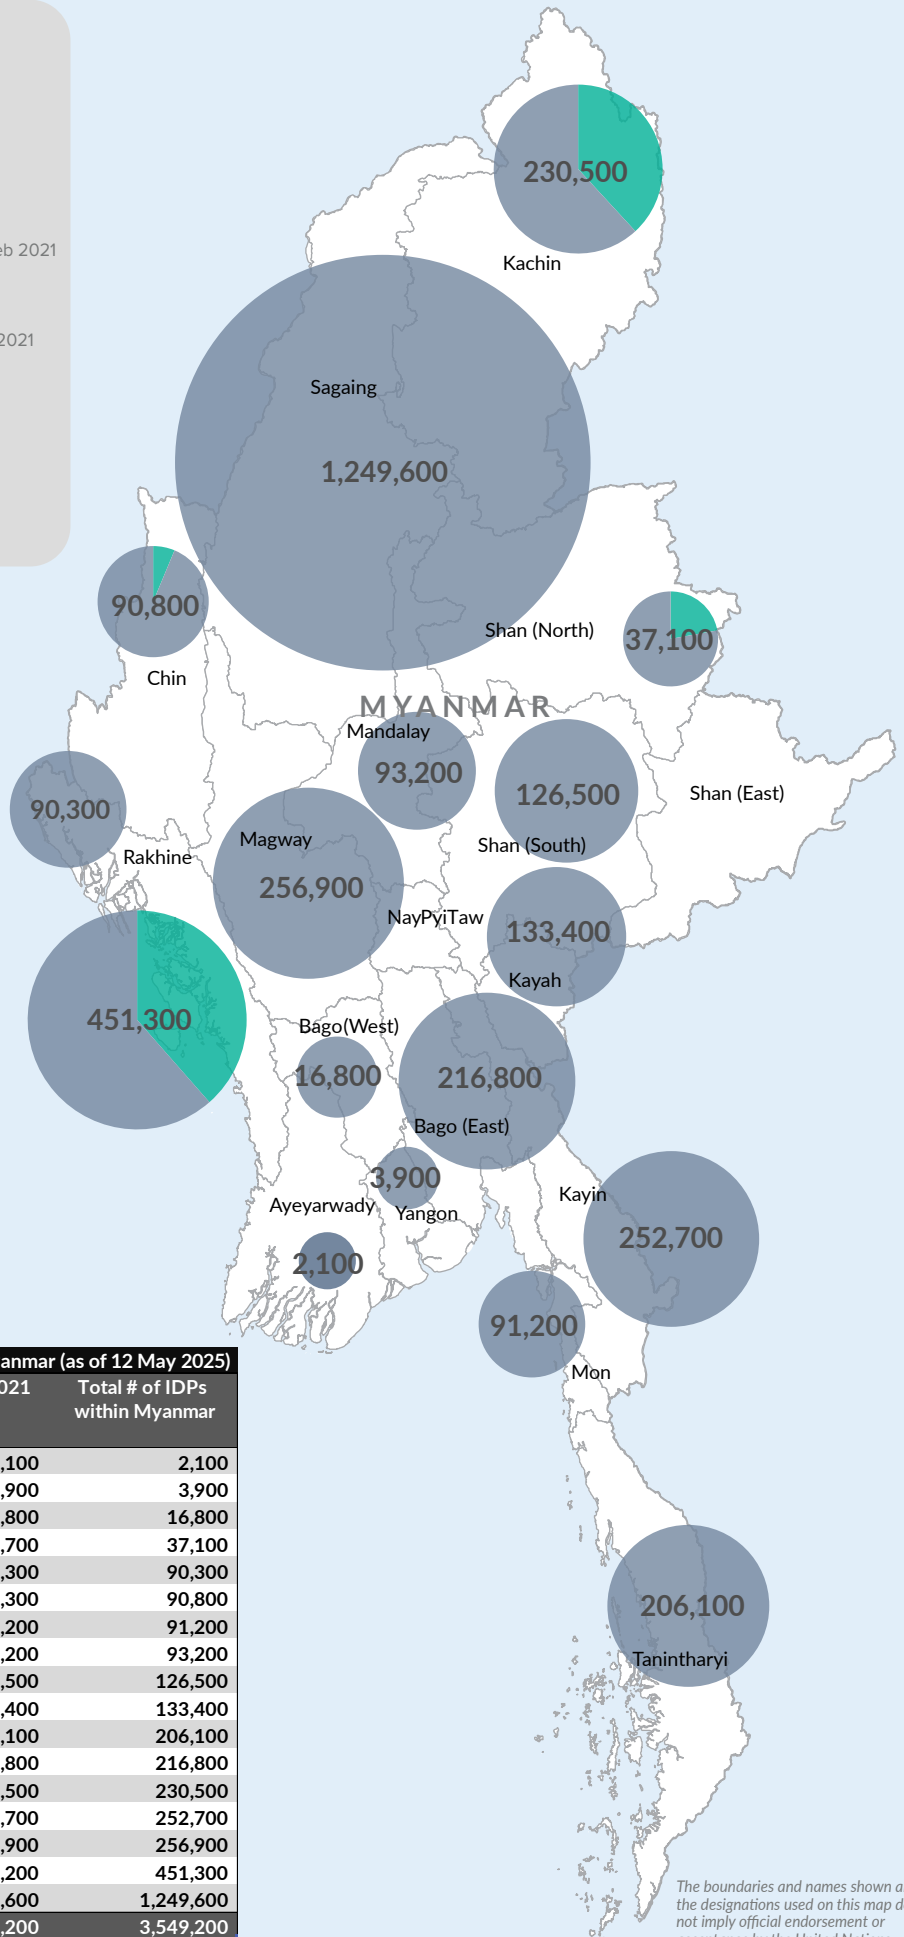

Key figures

 **3,279,200**
estimated number of IDPs

 **176,000***
estimated number of displaced to neighbouring countries

Key figures

3,549,200

Estimated total IDPs within Myanmar

270,000

 Estimated # of IDPs displaced prior to 1 Feb 2021
 (As of 31 Dec, 2024)

3,279,200

 Estimated # of IDPs displaced post 1 Feb 2021
 (As of 12 May, 2025)

 Prior to 1 Feb 2021

 Post 1 Feb 2021

Source : UN in Myanmar

The boundaries and names shown and the designations used on this map do not imply official endorsement or acceptance by the United Nations.