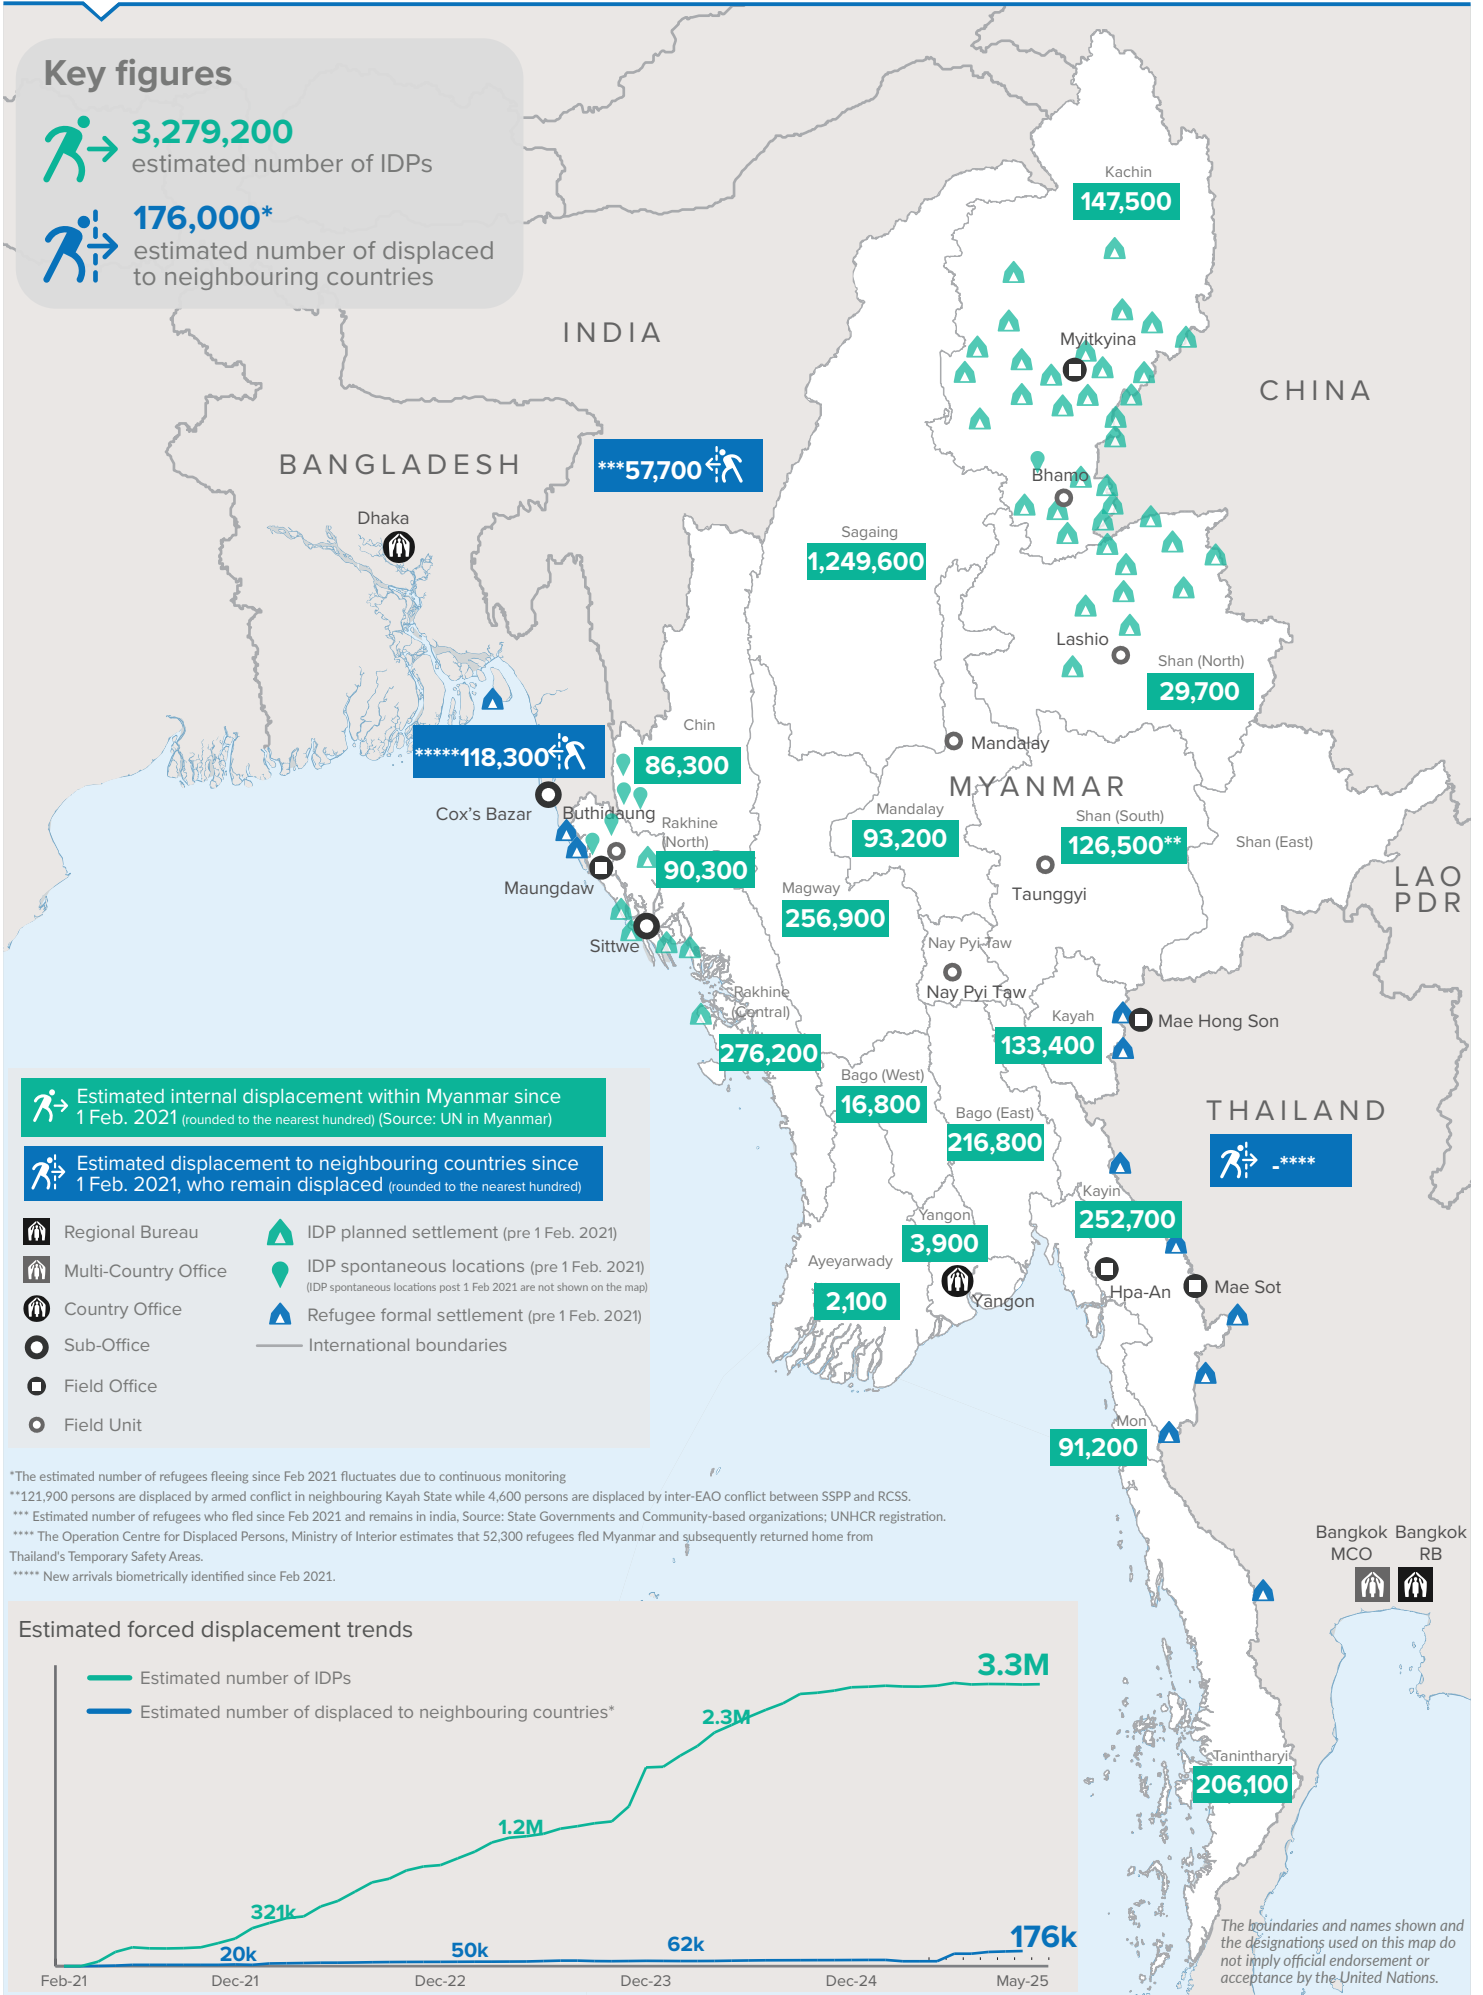

Key figures

 **3,279,200**
estimated number of IDPs

 **176,000***
estimated number of displaced to neighbouring countries

Key figures

3,549,200

Estimated total IDPs within Myanmar

270,000

 Estimated # of IDPs displaced prior to 1 Feb 2021
 (As of 31 Dec, 2024)

3,279,200

 Estimated # of IDPs displaced post 1 Feb 2021
 (As of 12 May, 2025)

 Prior to 1 Feb 2021

 Post 1 Feb 2021

Source : UN in Myanmar

The boundaries and names shown and the designations used on this map do not imply official endorsement or acceptance by the United Nations.