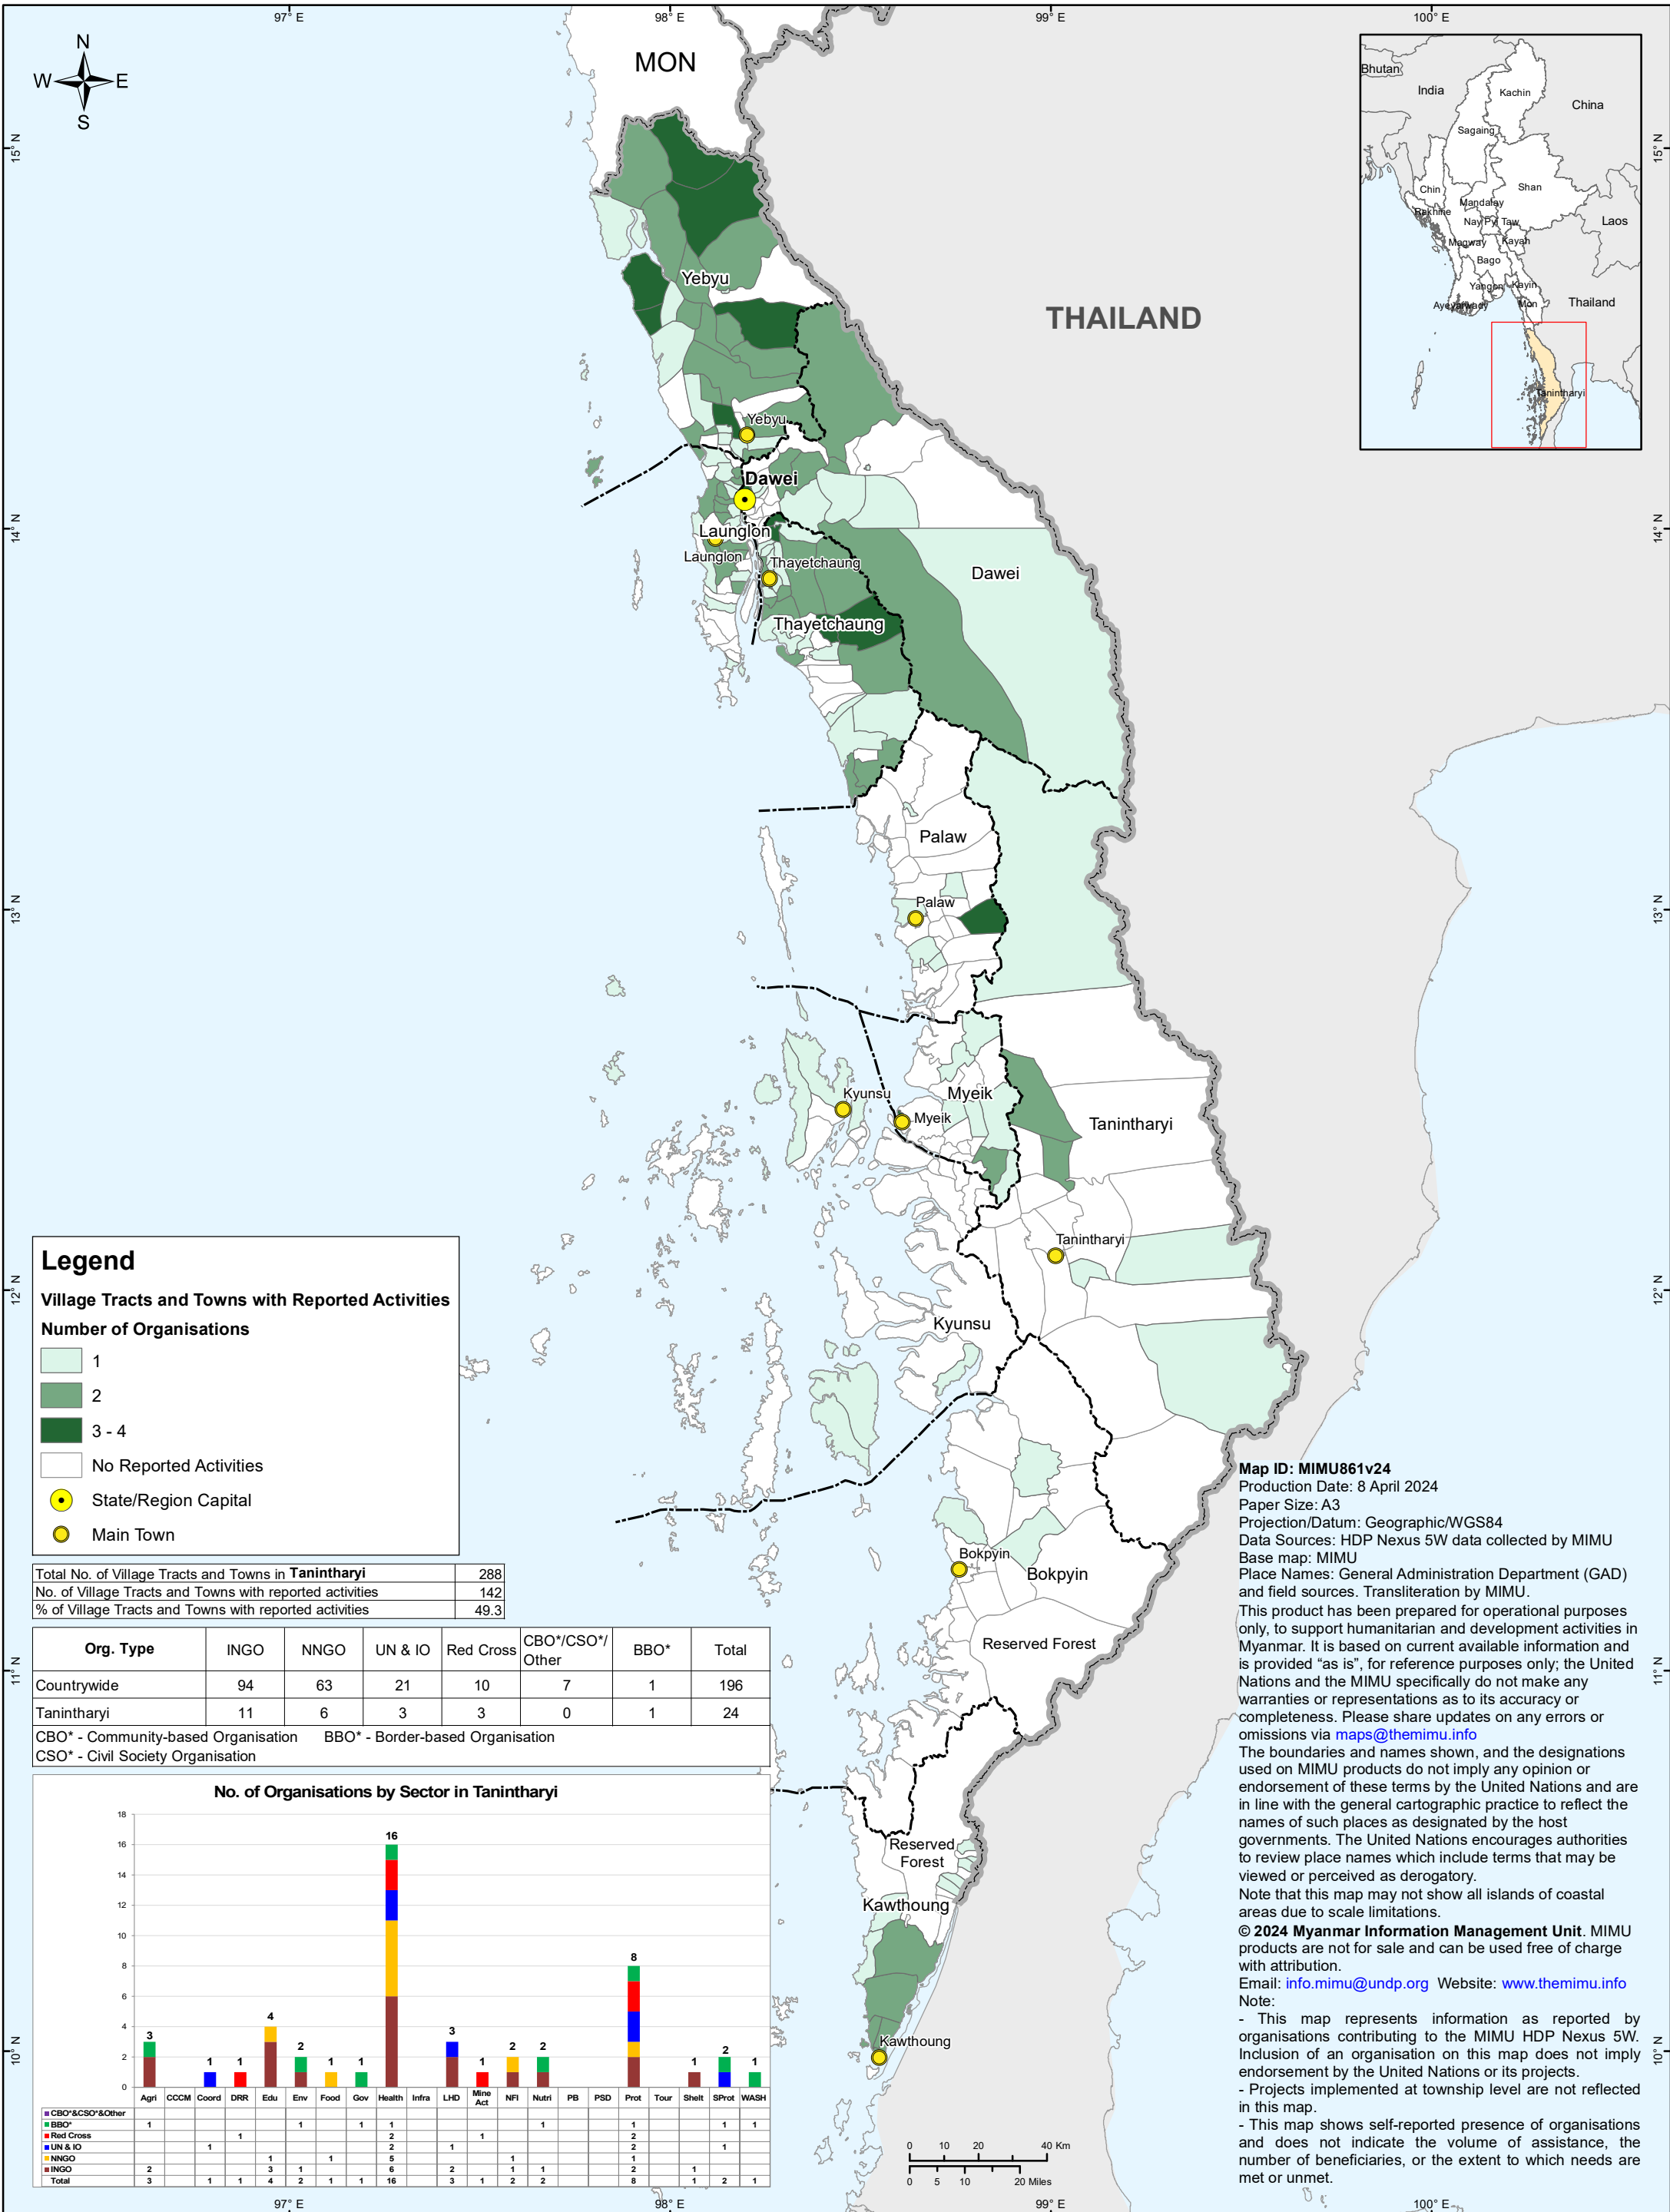

HDP Nexus 5W - All Sectors - TANINTHARYI

Projects Under Implementation as of February 29, 2024

Legend

Village Tracts and Towns with Reported Activities

Number of Organisations

- Light Green: 1
- Medium Green: 2
- Dark Green: 3 - 4
- White: No Reported Activities
- Yellow Circle: State/Region Capital
- Orange Circle: Main Town

Total No. of Village Tracts and Towns in Tanintharyi	288
No. of Village Tracts and Towns with reported activities	142
% of Village Tracts and Towns with reported activities	49.3

Org. Type	INGO	NNGO	UN & IO	Red Cross	CBO*/CSO*/Other	BBO*	Total
Countrywide	94	63	21	10	7	1	196
Tanintharyi	11	6	3	3	0	1	24

CBO* - Community-based Organisation BBO* - Border-based Organisation
 CSO* - Civil Society Organisation

Map ID: MIMU861v24
 Production Date: 8 April 2024
 Paper Size: A3
 Projection/Datum: Geographic/WGS84
 Data Sources: HDP Nexus 5W data collected by MIMU
 Base map: MIMU
 Place Names: General Administration Department (GAD) and field sources. Transliteration by MIMU.

This product has been prepared for operational purposes only, to support humanitarian and development activities in Myanmar. It is based on current available information and is provided "as is", for reference purposes only; the United Nations and the MIMU specifically do not make any warranties or representations as to its accuracy or completeness. Please share updates on any errors or omissions via maps@themimu.info