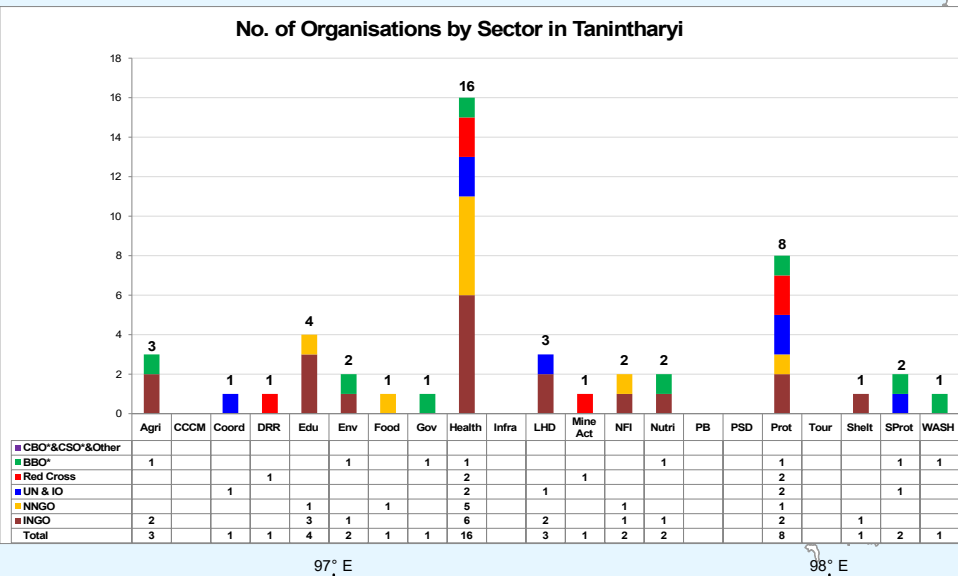

Map ID: MIMU861v24
Production Date: 8 April 2024
Paper Size: A3
Projection/Datum: Geographic/WGS84
Data Sources: HDP Nexus 5W data collected by MIMU
Base map: MIMU
Place Names: General Administration Department (GAD) and field sources. Transliteration by MIMU.

This product has been prepared for operational purposes only, to support humanitarian and development activities in Myanmar. It is based on current available information and is provided "as is", for reference purposes only; the United Nations and the MIMU specifically do not make any warranties or representations as to its accuracy or completeness. Please share updates on any errors or omissions via maps@themimu.info

The boundaries and names shown, and the designations used on MIMU products do not imply any opinion or endorsement of these terms by the United Nations and are in line with the general cartographic practice to reflect the names of such places as designated by the host governments. The United Nations encourages authorities to review place names which include terms that may be viewed or perceived as derogatory.

Note that this map may not show all islands of coastal areas due to scale limitations.

© 2024 Myanmar Information Management Unit. MIMU products are not for sale and can be used free of charge with attribution.
Email: info.mimu@undp.org Website: www.themimu.info

Note:

- This map represents information as reported by organisations contributing to the MIMU HDP Nexus 5W. Inclusion of an organisation on this map does not imply endorsement by the United Nations or its projects.
- Projects implemented at township level are not reflected in this map.
- This map shows self-reported presence of organisations and does not indicate the volume of assistance, the number of beneficiaries, or the extent to which needs are met or unmet.