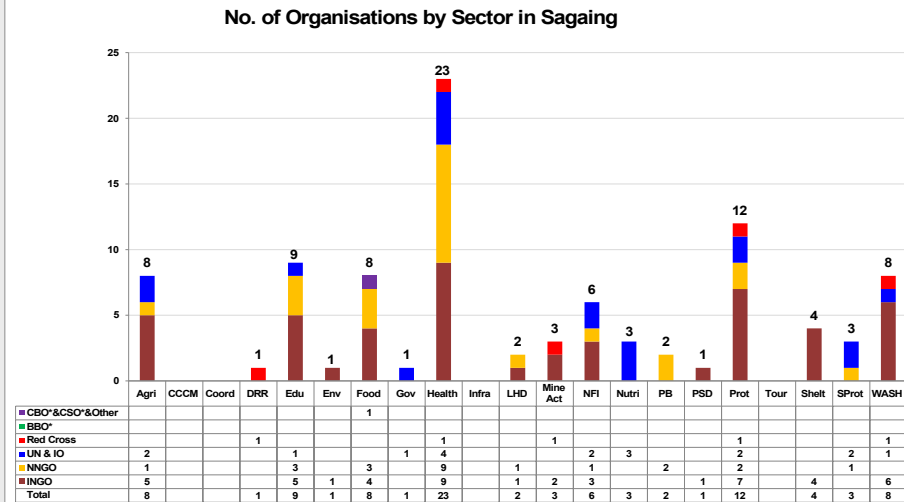

HDP Nexus 5W - All Sectors - SAGAING

Projects Under Implementation as of February 29, 2024

Total No. of Village Tracts and Towns in Sagaing	1,808
No. of Village Tracts and Towns with reported activities	1,530
% of Village Tracts and Towns with reported activities	84.6

Org. Type	INGO	NNGO	UN & IO	Red Cross	CBO*/CSO*/Other	BBO*	Total
Countrywide	94	63	21	10	7	1	196
Sagaing	22	17	8	4	1	0	52

CBO* - Community-based Organisation BBO* - Border-based Organisation
 CSO* - Civil Society Organisation