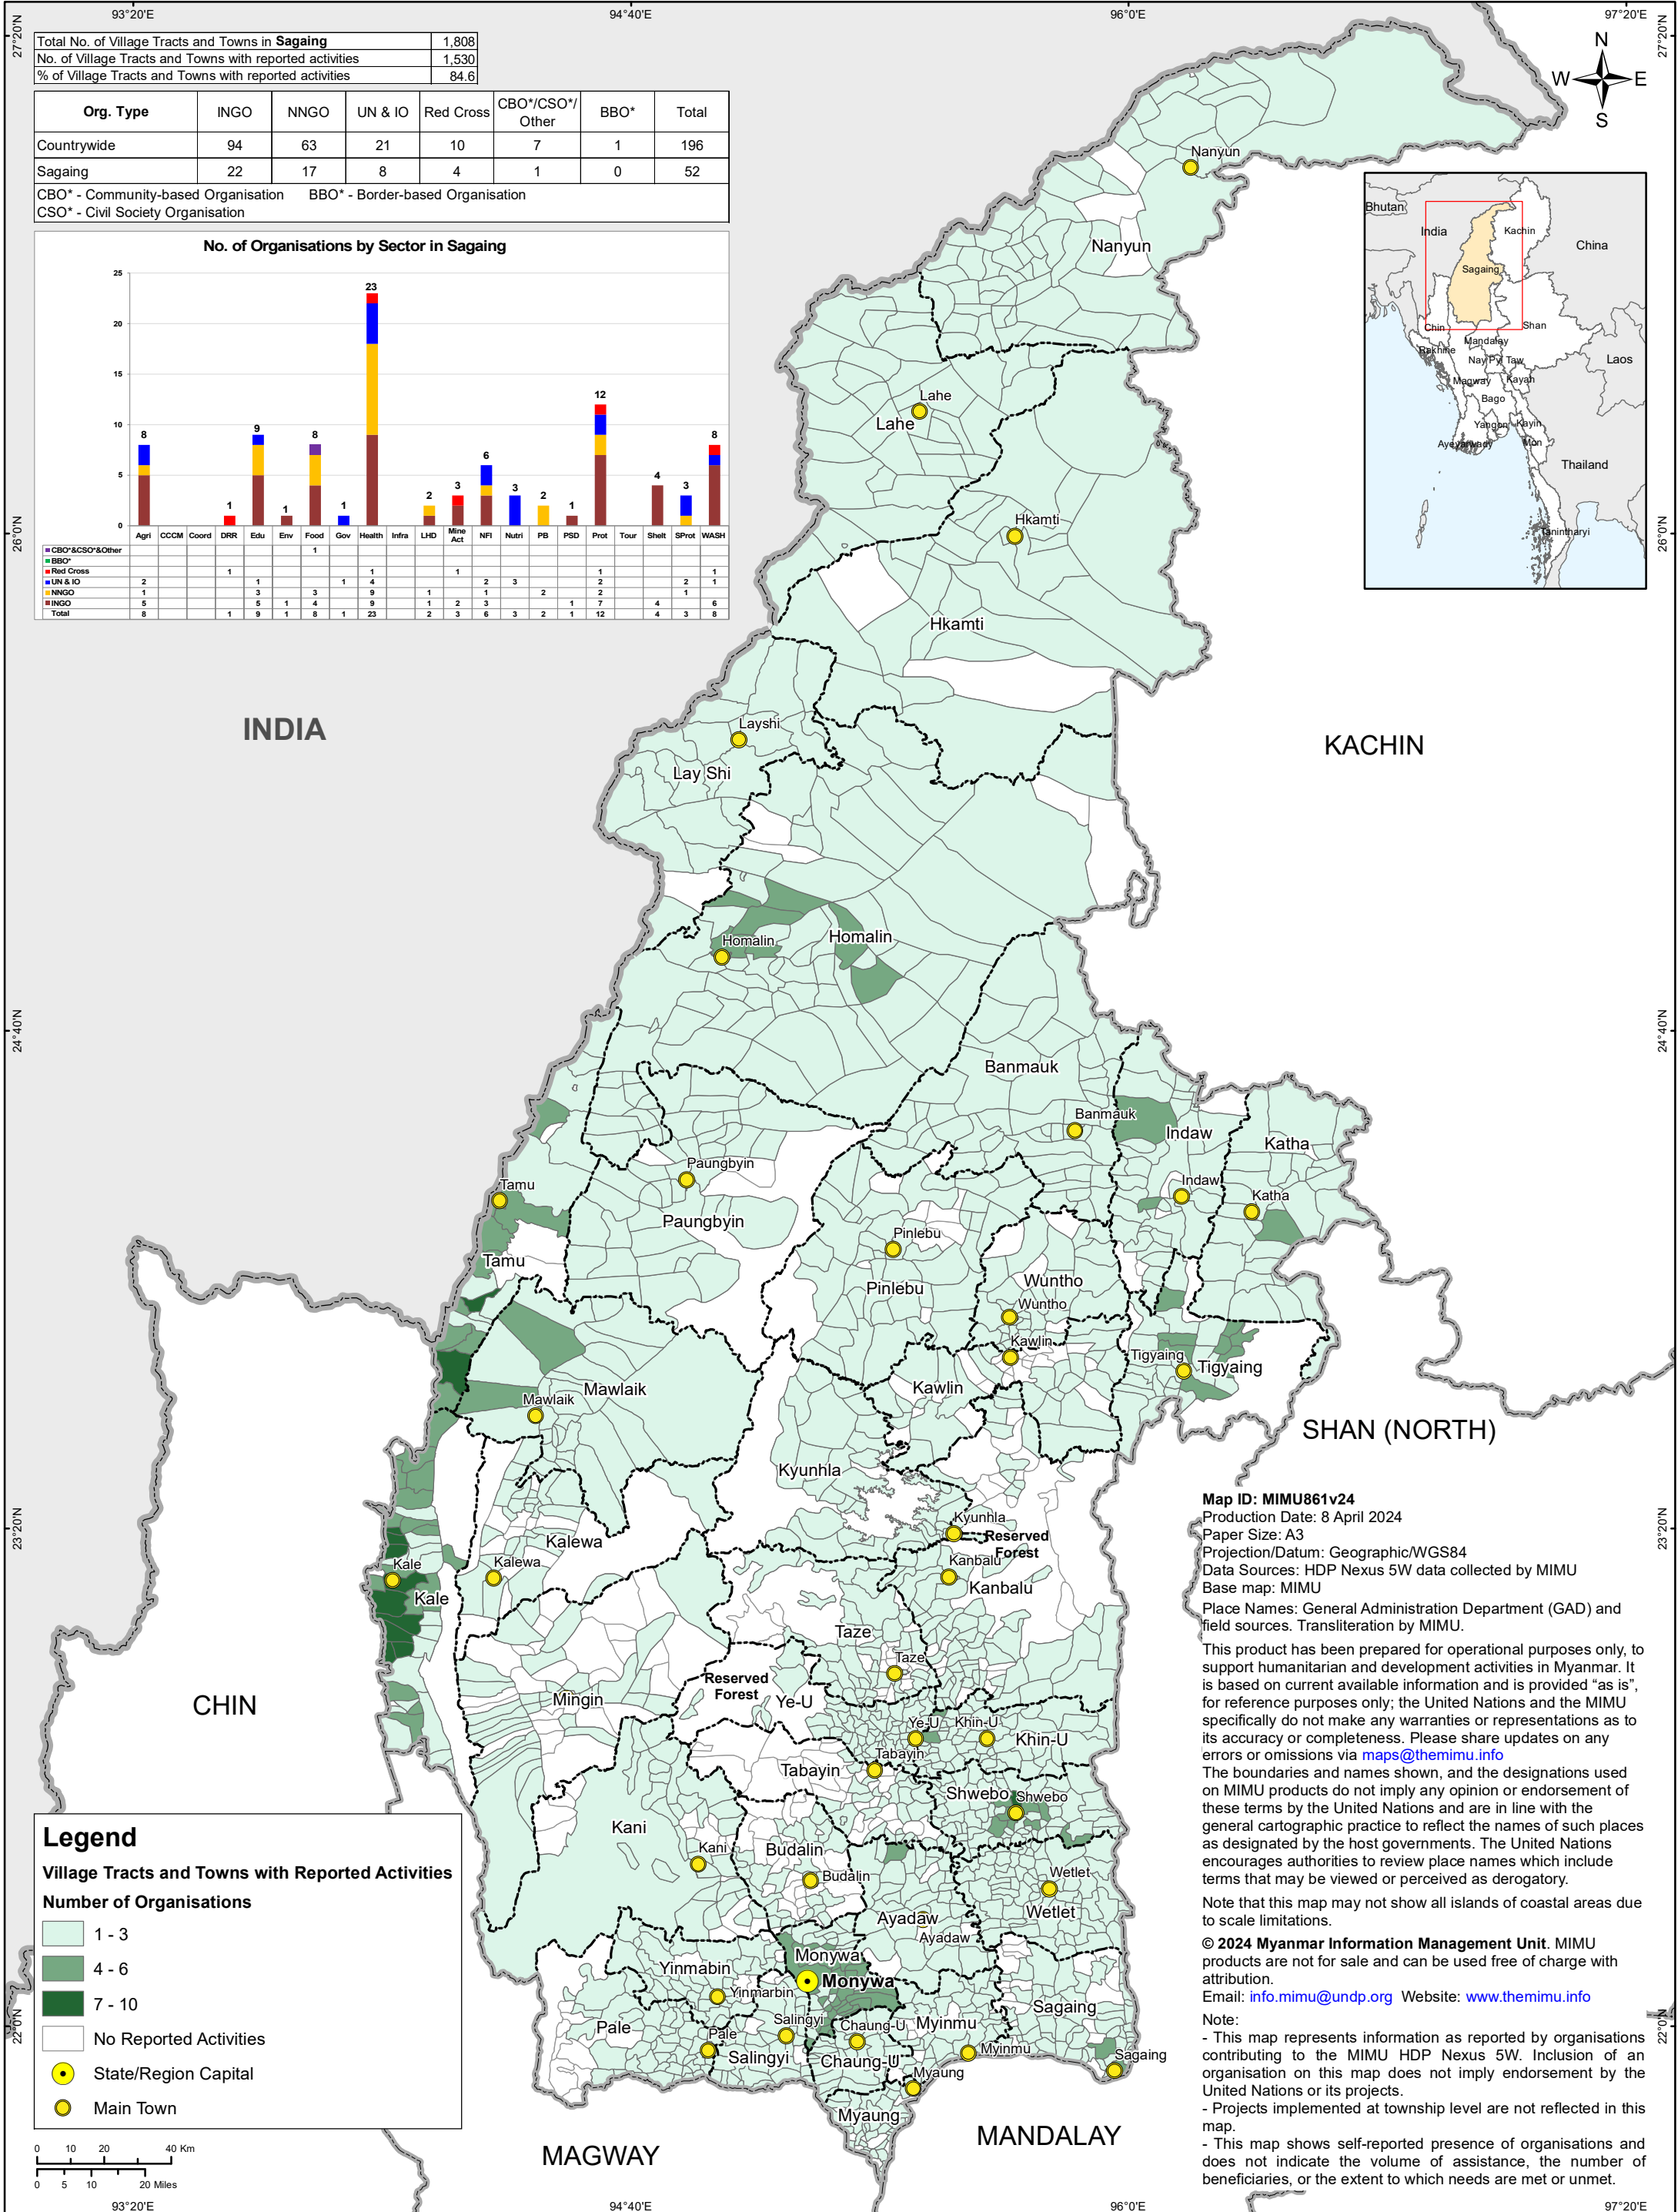

HDP Nexus 5W - All Sectors - SAGAING

Projects Under Implementation as of February 29, 2024

Total No. of Village Tracts and Towns in Sagaing	1,808
No. of Village Tracts and Towns with reported activities	1,530
% of Village Tracts and Towns with reported activities	84.6

Org. Type	INGO	NNGO	UN & IO	Red Cross	CBO*/CSO*/Other	BBO*	Total
Countrywide	94	63	21	10	7	1	196
Sagaing	22	17	8	4	1	0	52

CBO* - Community-based Organisation BBO* - Border-based Organisation
 CSO* - Civil Society Organisation

Legend

Village Tracts and Towns with Reported Activities

Number of Organisations

- 1 - 3
- 4 - 6
- 7 - 10
- No Reported Activities

● State/Region Capital

● Main Town

Map ID: MIMU861v24
Production Date: 8 April 2024
Paper Size: A3
Projection/Datum: Geographic/WGS84
Data Sources: HDP Nexus 5W data collected by MIMU
Base map: MIMU
Place Names: General Administration Department (GAD) and field sources. Transliteration by MIMU.

Note:

- This map represents information as reported by organisations contributing to the MIMU HDP Nexus 5W. Inclusion of an organisation on this map does not imply endorsement by the United Nations or its projects.
- Projects implemented at township level are not reflected in this map.
- This map shows self-reported presence of organisations and does not indicate the volume of assistance, the number of beneficiaries, or the extent to which needs are met or unmet.