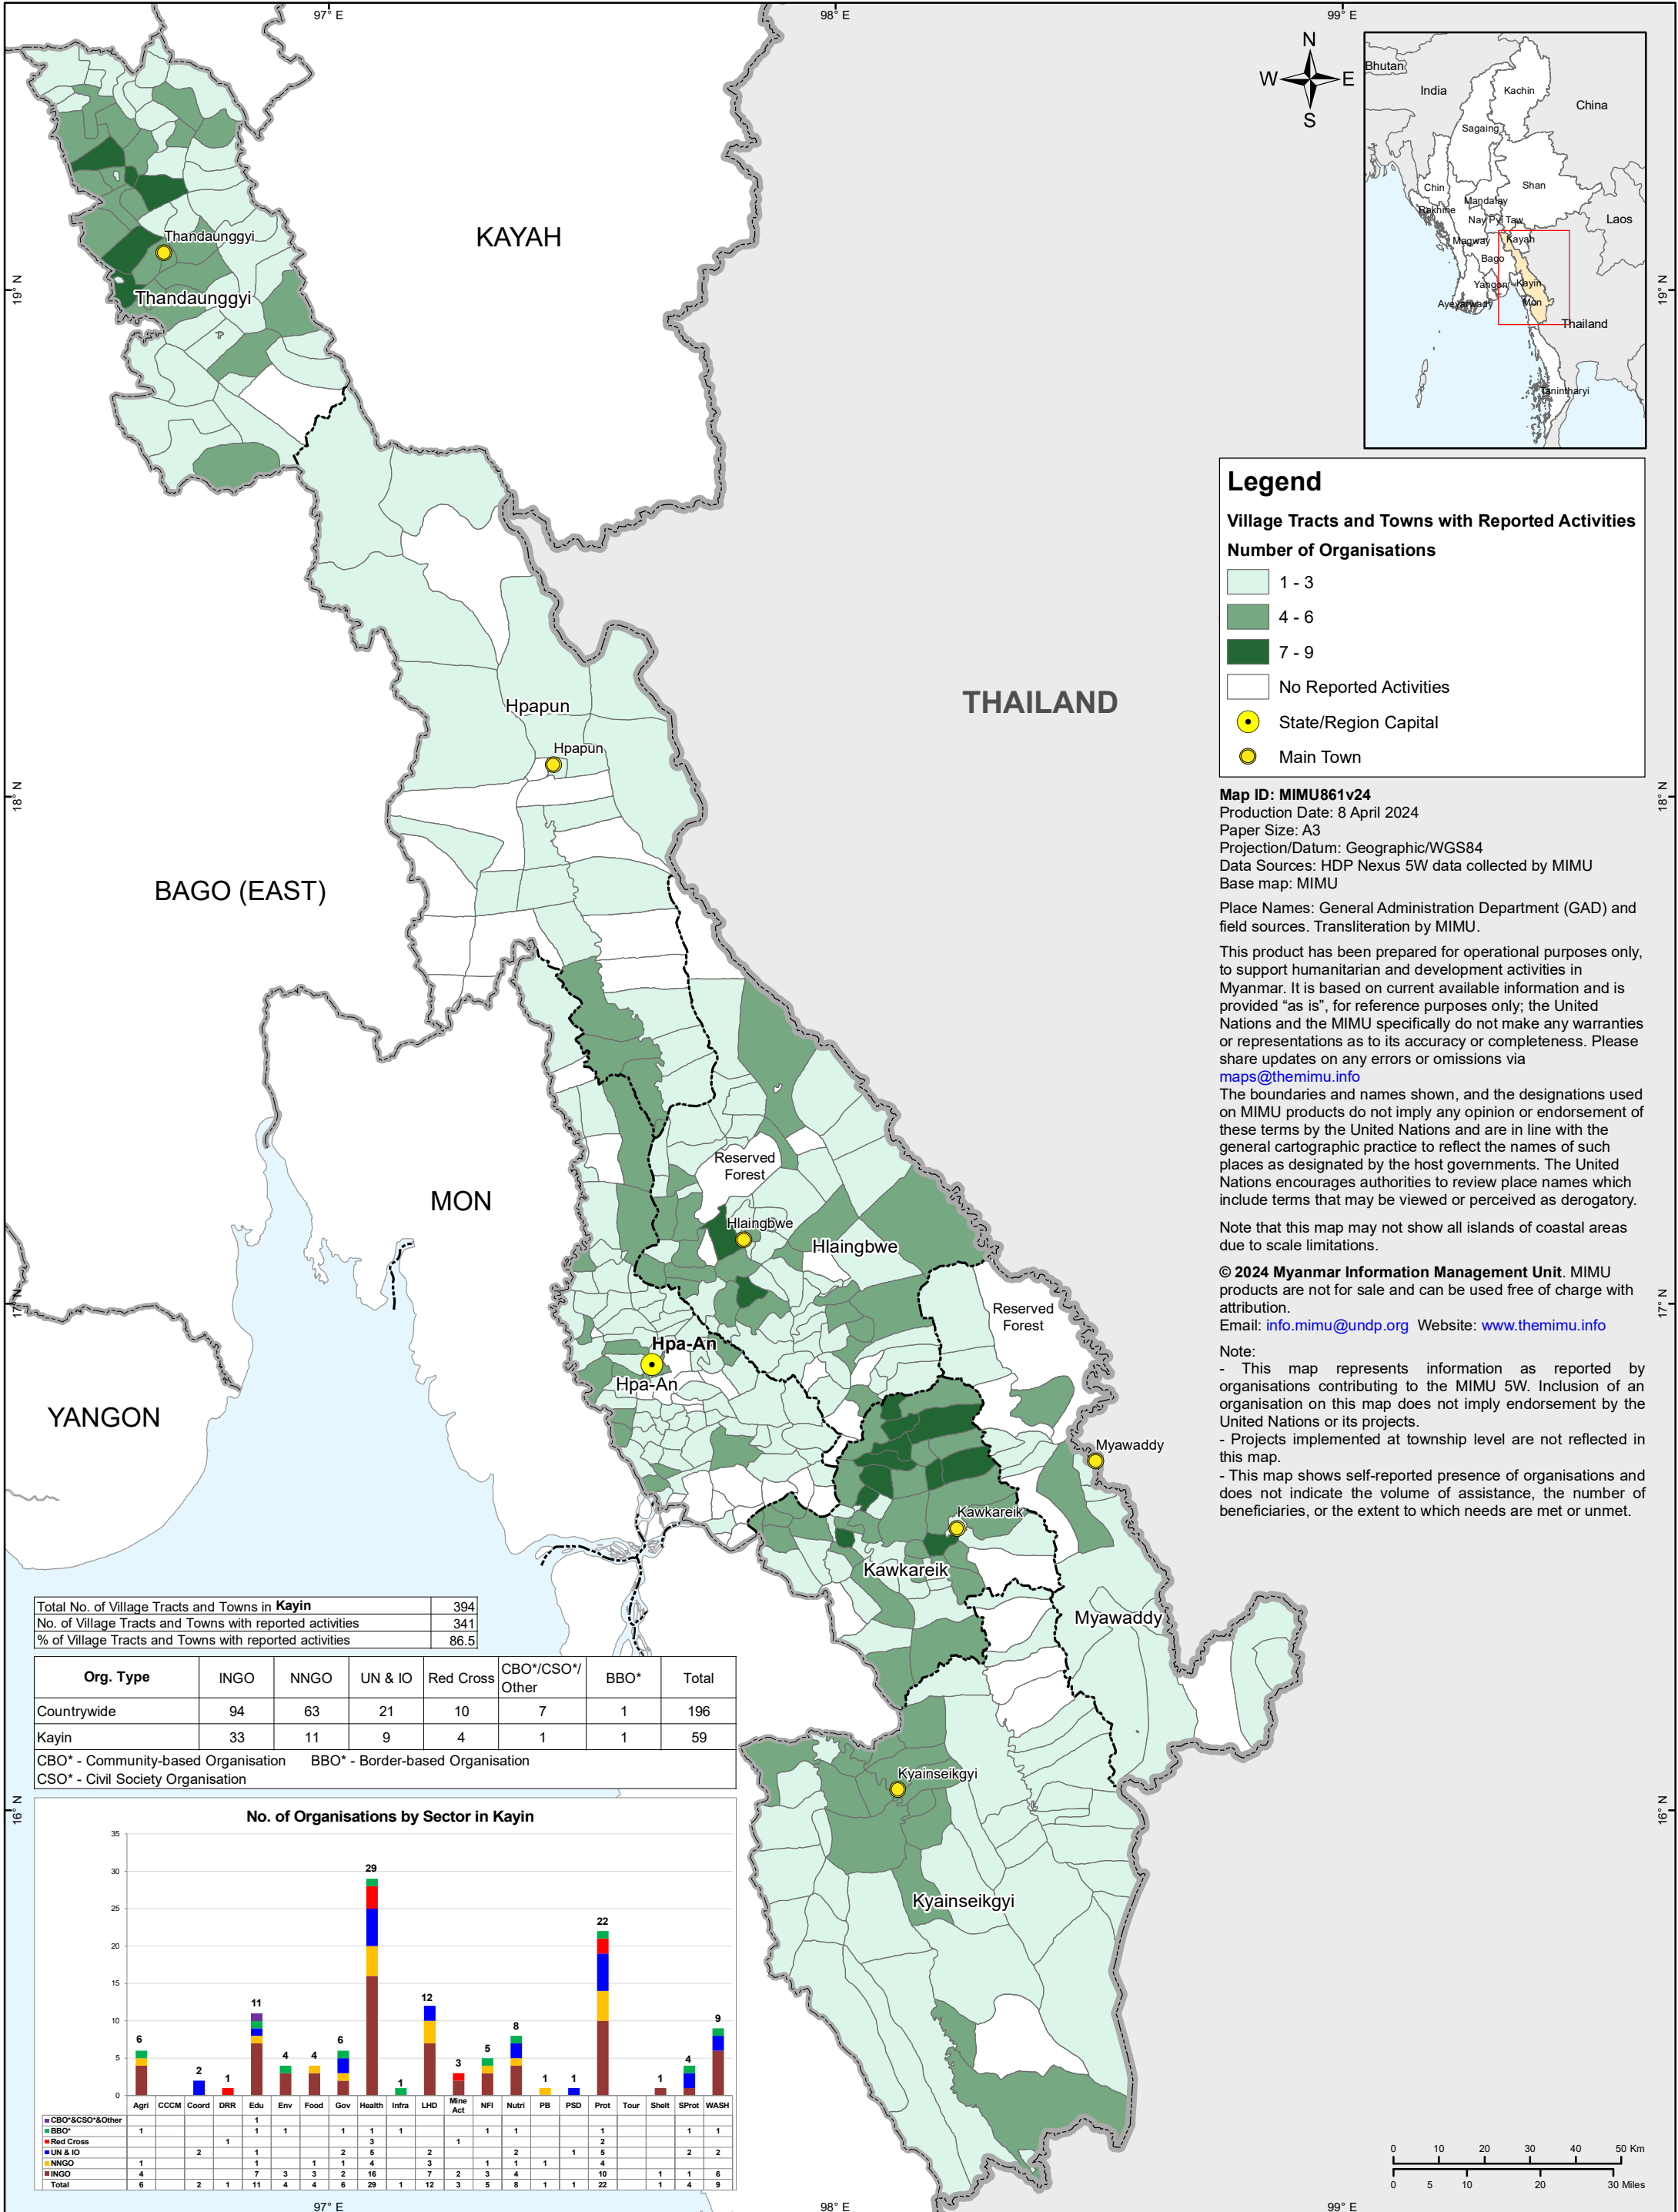

# HDP Nexus 5W - All Sectors - KAYIN

Projects Under Implementation as of February 29, 2024

### Legend

**Village Tracts and Towns with Reported Activities**

**Number of Organisations**

- 1 - 3
- 4 - 6
- 7 - 9
- No Reported Activities

State/Region Capital

Main Town

**Map ID:** MIMU861v24  
**Production Date:** 8 April 2024  
**Paper Size:** A3  
**Projection/Datum:** Geographic/WGS84  
**Data Sources:** HDP Nexus 5W data collected by MIMU  
**Base map:** MIMU

Total No. of Village Tracts and Towns in Kayin	394
No. of Village Tracts and Towns with reported activities	341
% of Village Tracts and Towns with reported activities	86.5

Org. Type	INGO	NNGO	UN & IO	Red Cross	CBO*/CSO*/Other	BBO*	Total
Countrywide	94	63	21	10	7	1	196
Kayin	33	11	9	4	1	1	59

CBO\* - Community-based Organisation    BBO\* - Border-based Organisation  
 CSO\* - Civil Society Organisation