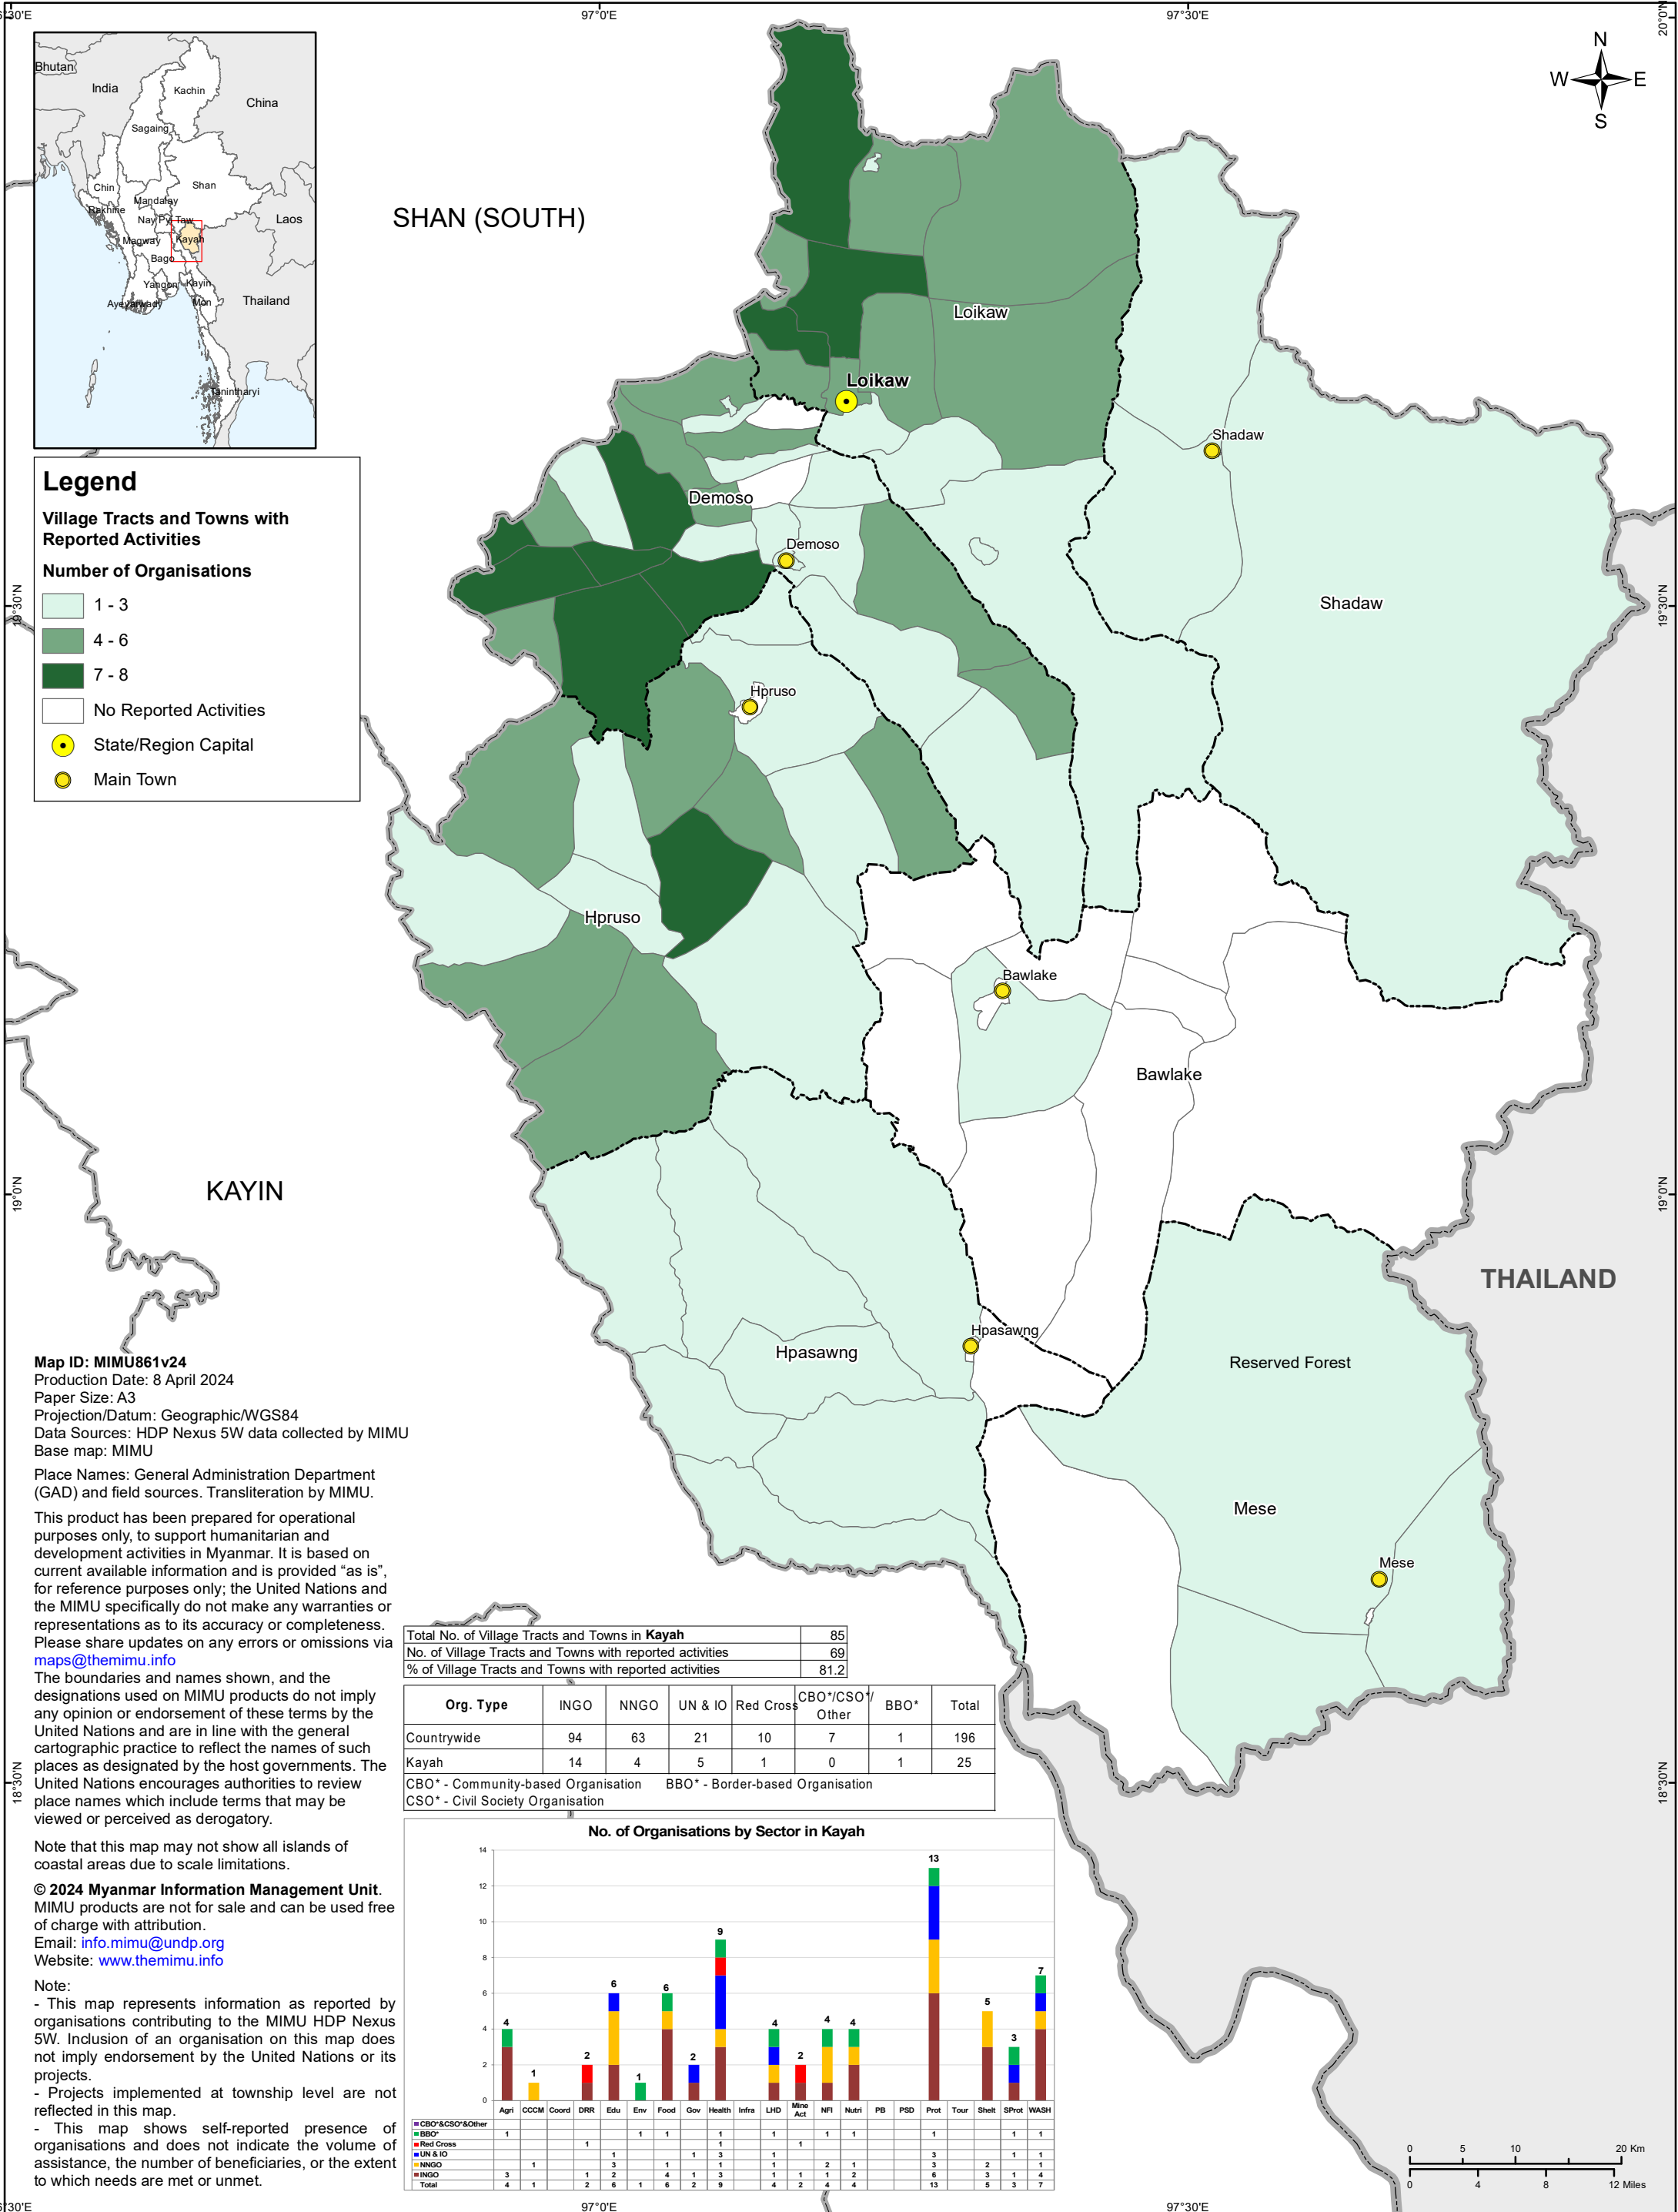

HDP Nexus 5W - All Sectors - KAYAH

Projects Under Implementation as of February 29, 2024

Legend

Village Tracts and Towns with Reported Activities

Number of Organisations

- 1 - 3
- 4 - 6
- 7 - 8
- No Reported Activities

- State/Region Capital
- Main Town

Map ID: MIMU861v24
 Production Date: 8 April 2024
 Paper Size: A3
 Projection/Datum: Geographic/WGS84
 Data Sources: HDP Nexus 5W data collected by MIMU
 Base map: MIMU

Total No. of Village Tracts and Towns in Kayah	85
No. of Village Tracts and Towns with reported activities	69
% of Village Tracts and Towns with reported activities	81.2

Org. Type	INGO	NGGO	UN & IO	Red Cross	CBO*/CSO/Other	BBO*	Total
Countrywide	94	63	21	10	7	1	196
Kayah	14	4	5	1	0	1	25

Note:

- This map represents information as reported by organisations contributing to the MIMU HDP Nexus 5W. Inclusion of an organisation on this map does not imply endorsement by the United Nations or its projects.
- Projects implemented at township level are not reflected in this map.
- This map shows self-reported presence of organisations and does not indicate the volume of assistance, the number of beneficiaries, or the extent to which needs are met or unmet.