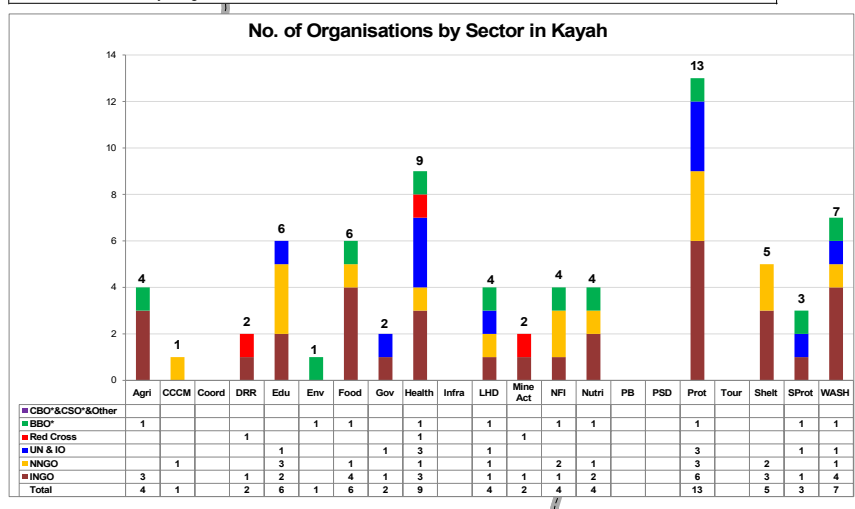

Note that this map may not show all islands of coastal areas due to scale limitations.

© 2024 Myanmar Information Management Unit. MIMU products are not for sale and can be used free of charge with attribution. Email: info.mimu@undp.org Website: www.themimu.info

Note:

- This map represents information as reported by organisations contributing to the MIMU HDP Nexus 5W. Inclusion of an organisation on this map does not imply endorsement by the United Nations or its projects.
- Projects implemented at township level are not reflected in this map.
- This map shows self-reported presence of organisations and does not indicate the volume of assistance, the number of beneficiaries, or the extent to which needs are met or unmet.