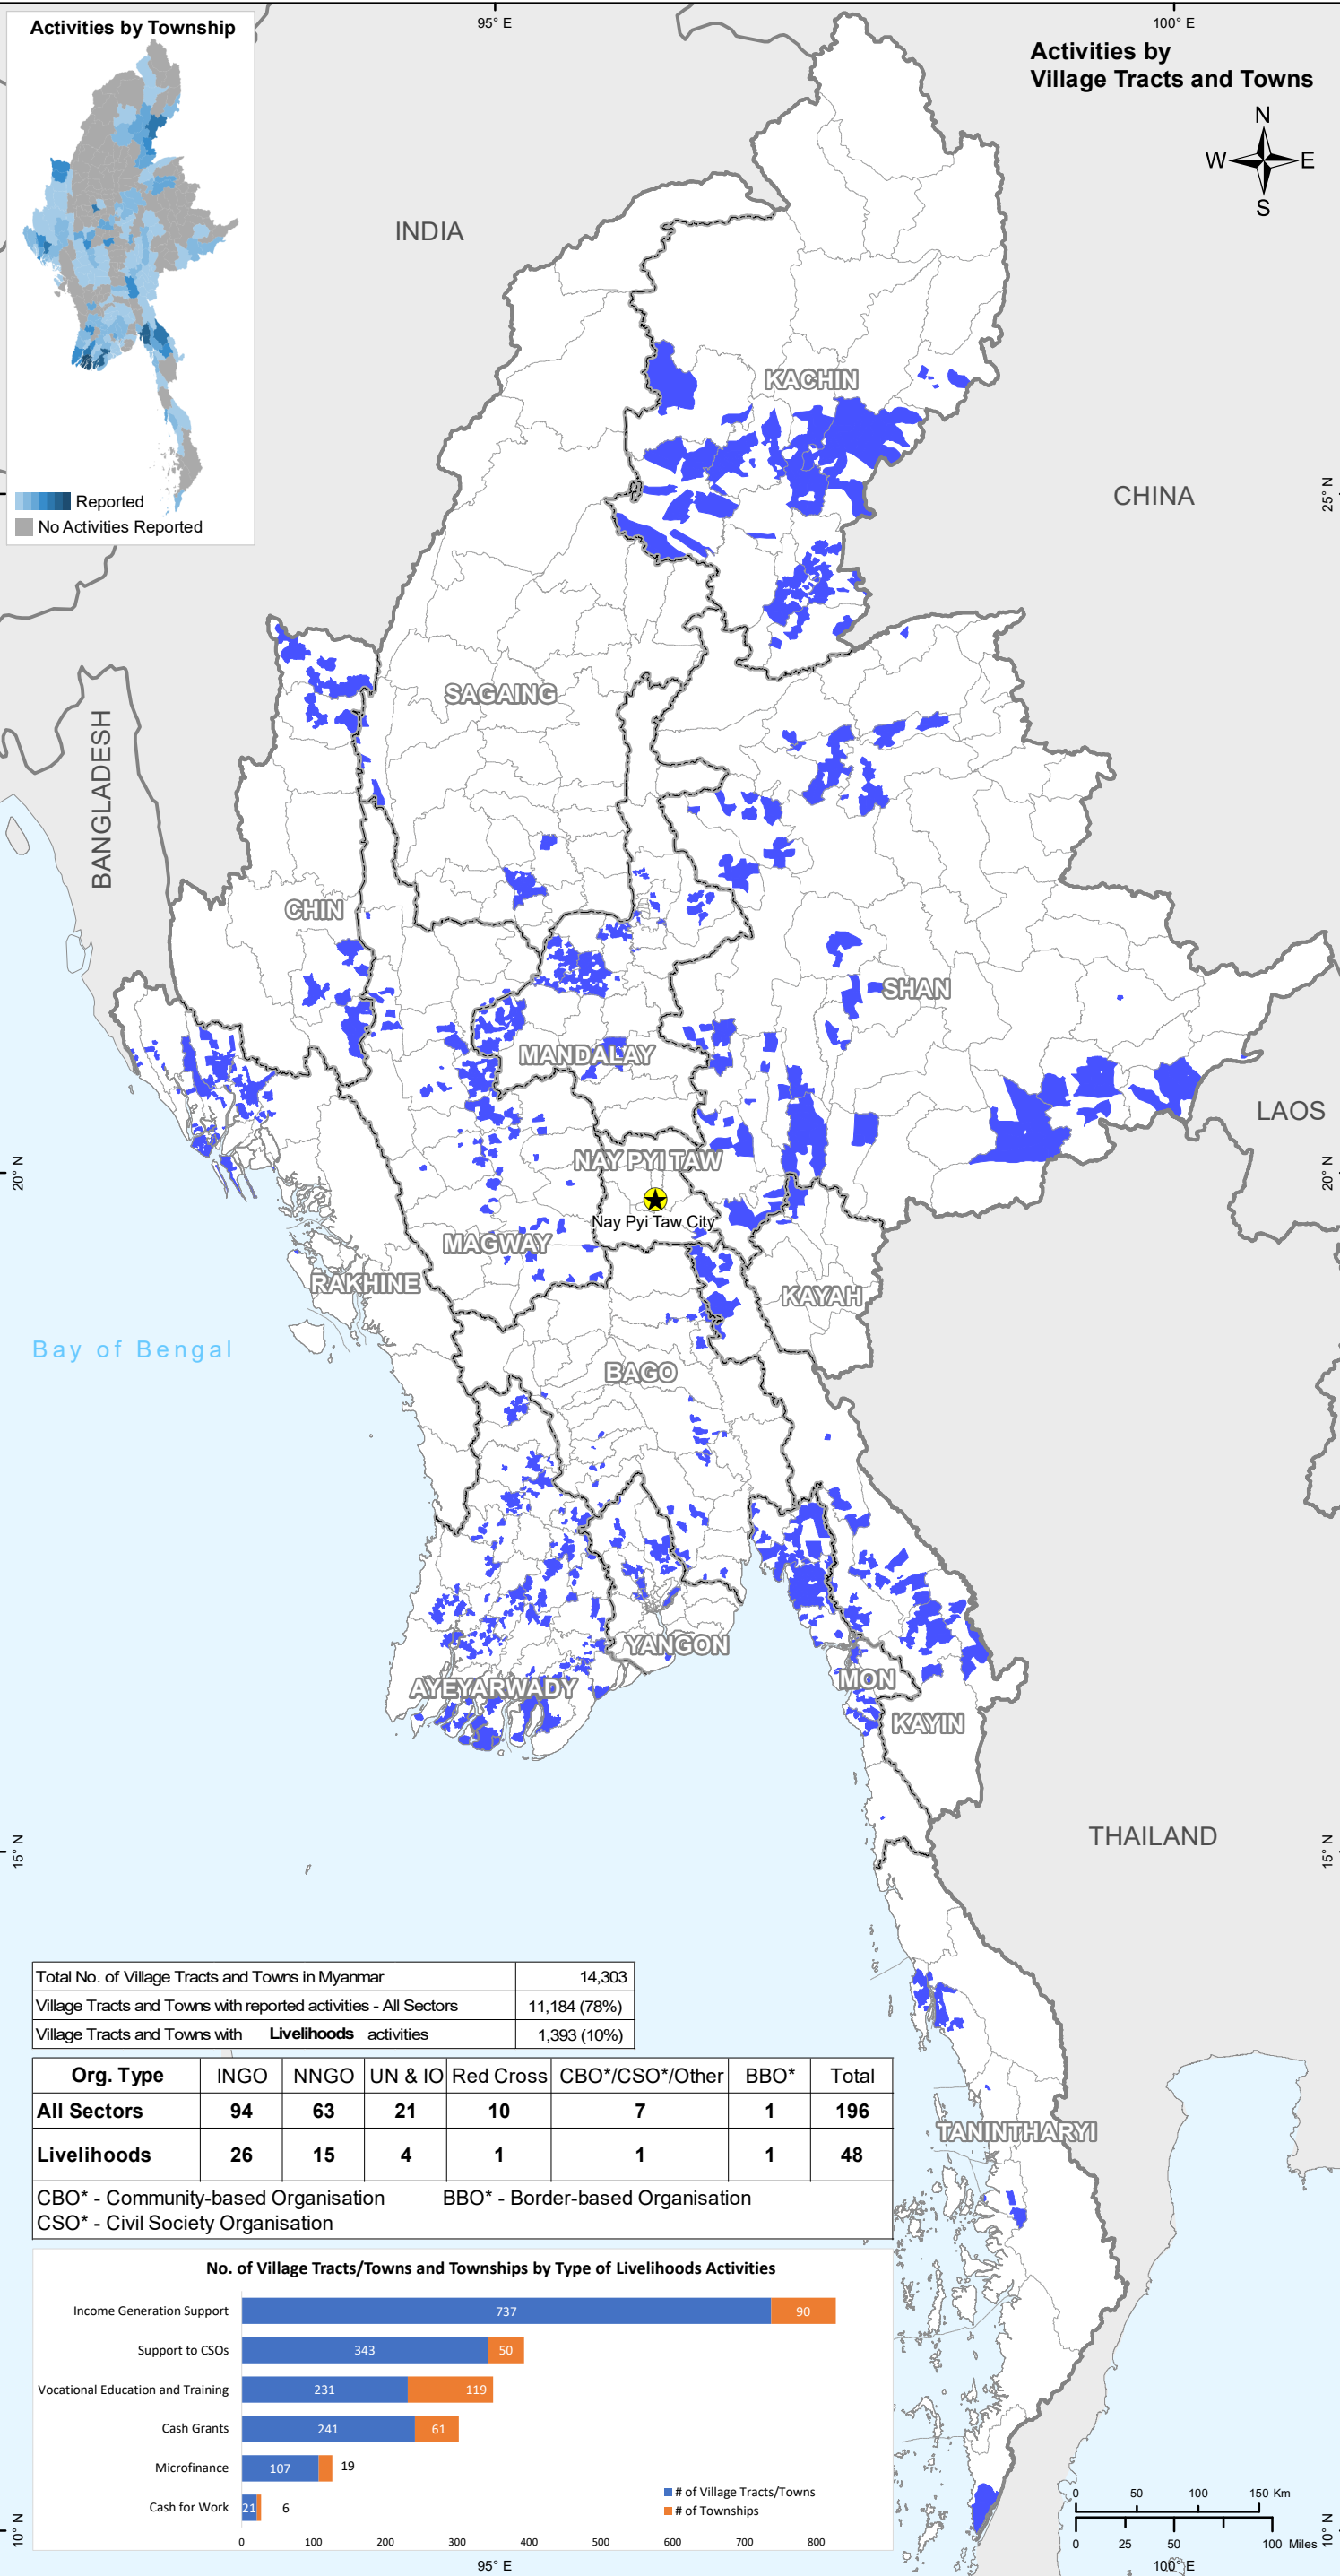

# HDP Nexus 5W - Livelihoods Sector

## Projects Under Implementation as of February 29, 2024

**Map ID: MIMU1583v13**  
 Production Date: 8 April 2024  
 Paper Size: A3  
 Projection/Datum: Geographic/WGS84  
 Data Sources: HDP Nexus 5W data collected by MIMU  
 Base map: MIMU  
 Place Names: General Administration Department (GAD) and field sources. Transliteration by MIMU.

This product has been prepared for operational purposes only, to support humanitarian and development activities in Myanmar. It is based on current available information and is provided "as is", for reference purposes only; the United Nations and the MIMU specifically do not make any warranties or representations as to its accuracy or completeness. Please share updates on any errors or omissions via [maps@themimu.info](mailto:maps@themimu.info)

Total No. of Village Tracts and Towns in Myanmar	14,303
Village Tracts and Towns with reported activities - All Sectors	11,184 (78%)
Village Tracts and Towns with <b>Livelihoods</b> activities	1,393 (10%)