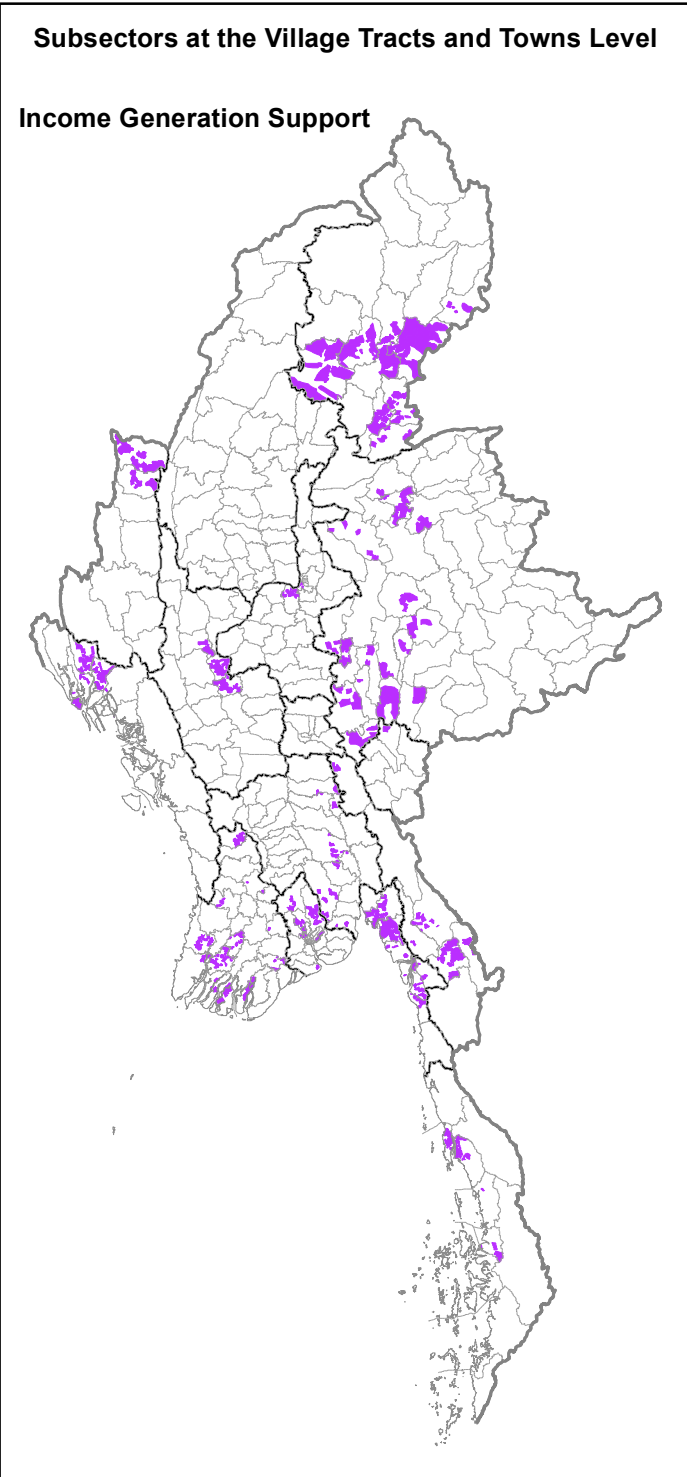

# HDP Nexus 5W - Livelihoods Sector

## Projects Under Implementation as of February 29, 2024

**Map ID: MIMU1583v13**  
 Production Date: 8 April 2024  
 Paper Size: A3  
 Projection/Datum: Geographic/WGS84  
 Data Sources: HDP Nexus 5W data collected by MIMU  
 Base map: MIMU  
 Place Names: General Administration Department (GAD) and field sources. Transliteration by MIMU.

Total No. of Village Tracts and Towns in Myanmar	14,303
Village Tracts and Towns with reported activities - All Sectors	11,184 (78%)
Village Tracts and Towns with <b>Livelihoods</b> activities	1,393 (10%)