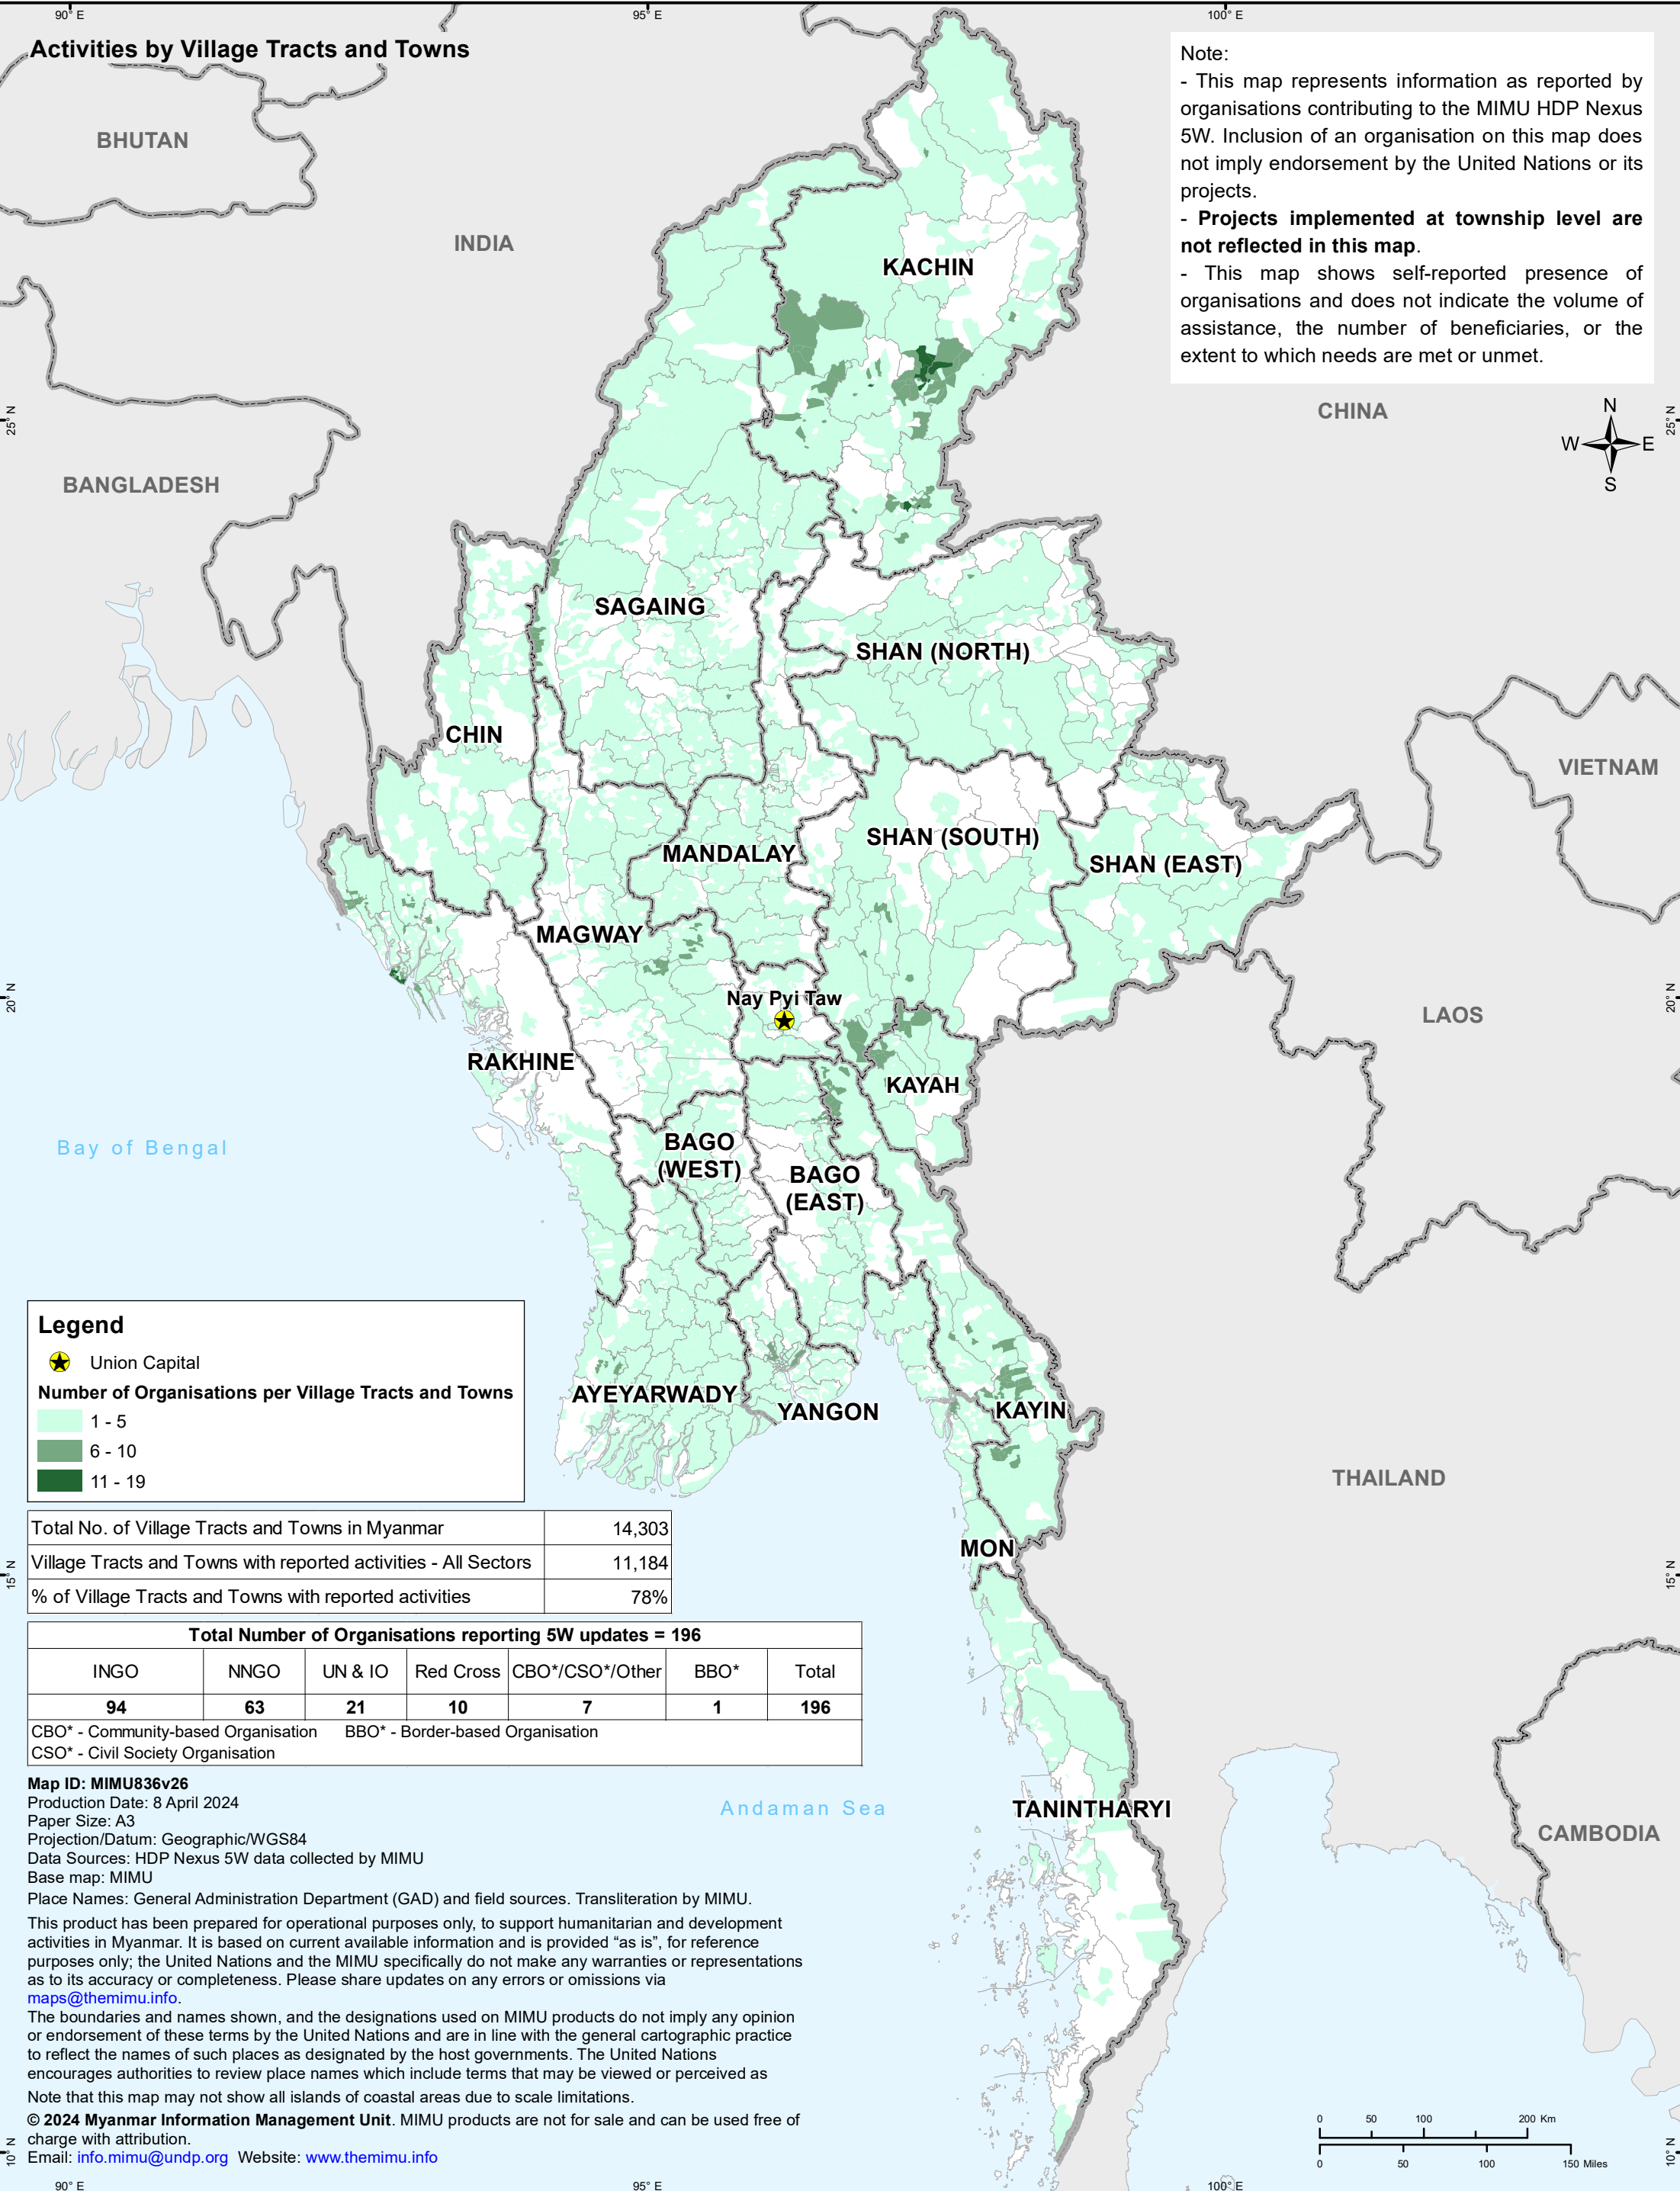

HDP Nexus 5W - All Sectors

Projects Under Implementation as of February 29, 2024

Note:

- This map represents information as reported by organisations contributing to the MIMU HDP Nexus 5W. Inclusion of an organisation on this map does not imply endorsement by the United Nations or its projects.
- **Projects implemented at township level are not reflected in this map.**
- This map shows self-reported presence of organisations and does not indicate the volume of assistance, the number of beneficiaries, or the extent to which needs are met or unmet.

Legend

- ★ Union Capital
- Number of Organisations per Village Tracts and Towns**
- 1 - 5
- 6 - 10
- 11 - 19

Total No. of Village Tracts and Towns in Myanmar	14,303
Village Tracts and Towns with reported activities - All Sectors	11,184
% of Village Tracts and Towns with reported activities	78%

Total Number of Organisations reporting 5W updates = 196						
INGO	NNGO	UN & IO	Red Cross	CBO*/CSO*/Other	BBO*	Total
94	63	21	10	7	1	196

CBO* - Community-based Organisation BBO* - Border-based Organisation
 CSO* - Civil Society Organisation

Map ID: MIMU836v26
 Production Date: 8 April 2024
 Paper Size: A3
 Projection/Datum: Geographic/WGS84
 Data Sources: HDP Nexus 5W data collected by MIMU
 Base map: MIMU
 Place Names: General Administration Department (GAD) and field sources. Transliteration by MIMU.