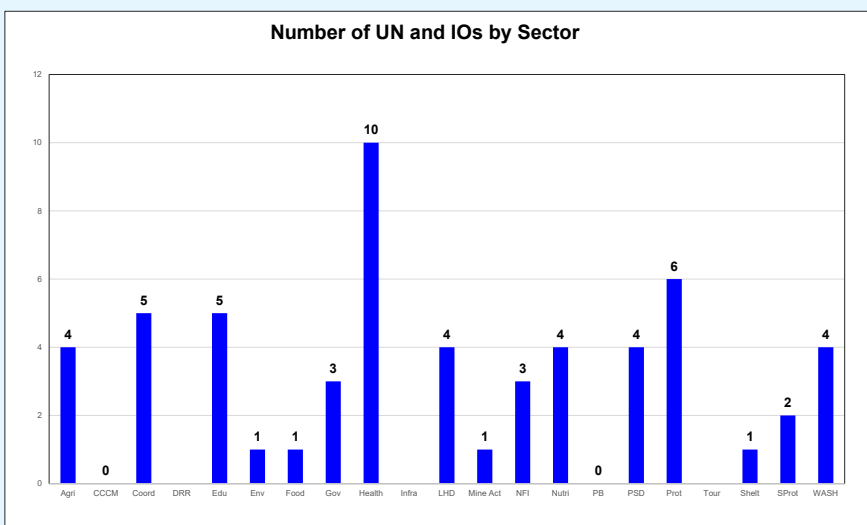

Myanmar
HDP Nexus 5W
ALL SECTORS
United Nations
Projects Under Implementation by Township
as of 29th February 2024

Number of Organisations

- 1 - 2
- 3 - 4
- 5 - 6
- 7 - 8
- No Project Under Implementation Reported

Legend:
 Township Name
 Hopong
 Organisation Count

Total Number of Organisations reporting 5W updates = 196

INGO	NINGO	UN & IO	Red Cross	CBO*/CSO*/Other	BBO	Total
94	63	21	10	7	1	196

CBO* - Community-based Organisation BBO* - Border-based Organisation
CSO* - Civil Society Organisation