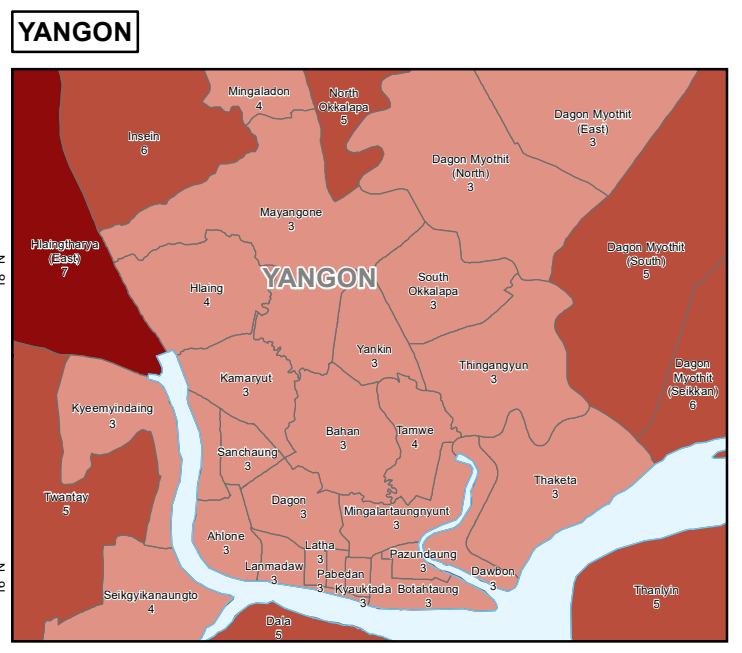

Myanmar
HDP Nexus 5W
ALL SECTORS
United Nations
Projects Under Implementation by Township
as of 29th February 2024

Number of Organisations

- 1 - 2
- 3 - 4
- 5 - 6
- 7 - 8
- No Project Under Implementation Reported