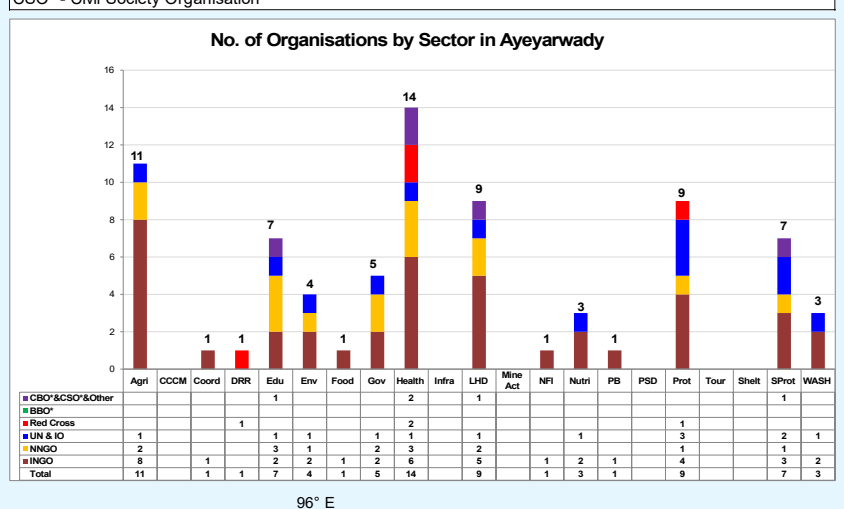

Total No. of Village Tracts and Towns in Ayeyarwady	1,965
No. of Village Tracts and Towns with reported activities	1,893
% of Village Tracts and Towns with reported activities	96.3

Org. Type	INGO	NNGO	UN & IO	Red Cross	CBO*/CSO*/Other	BBO*	Total
Countrywide	94	63	21	10	7	1	196
Ayeyarwady	22	12	7	2	2	0	45

CBO* - Community-based Organisation   BBO* - Border-based Organisation
CSO* - Civil Society Organisation