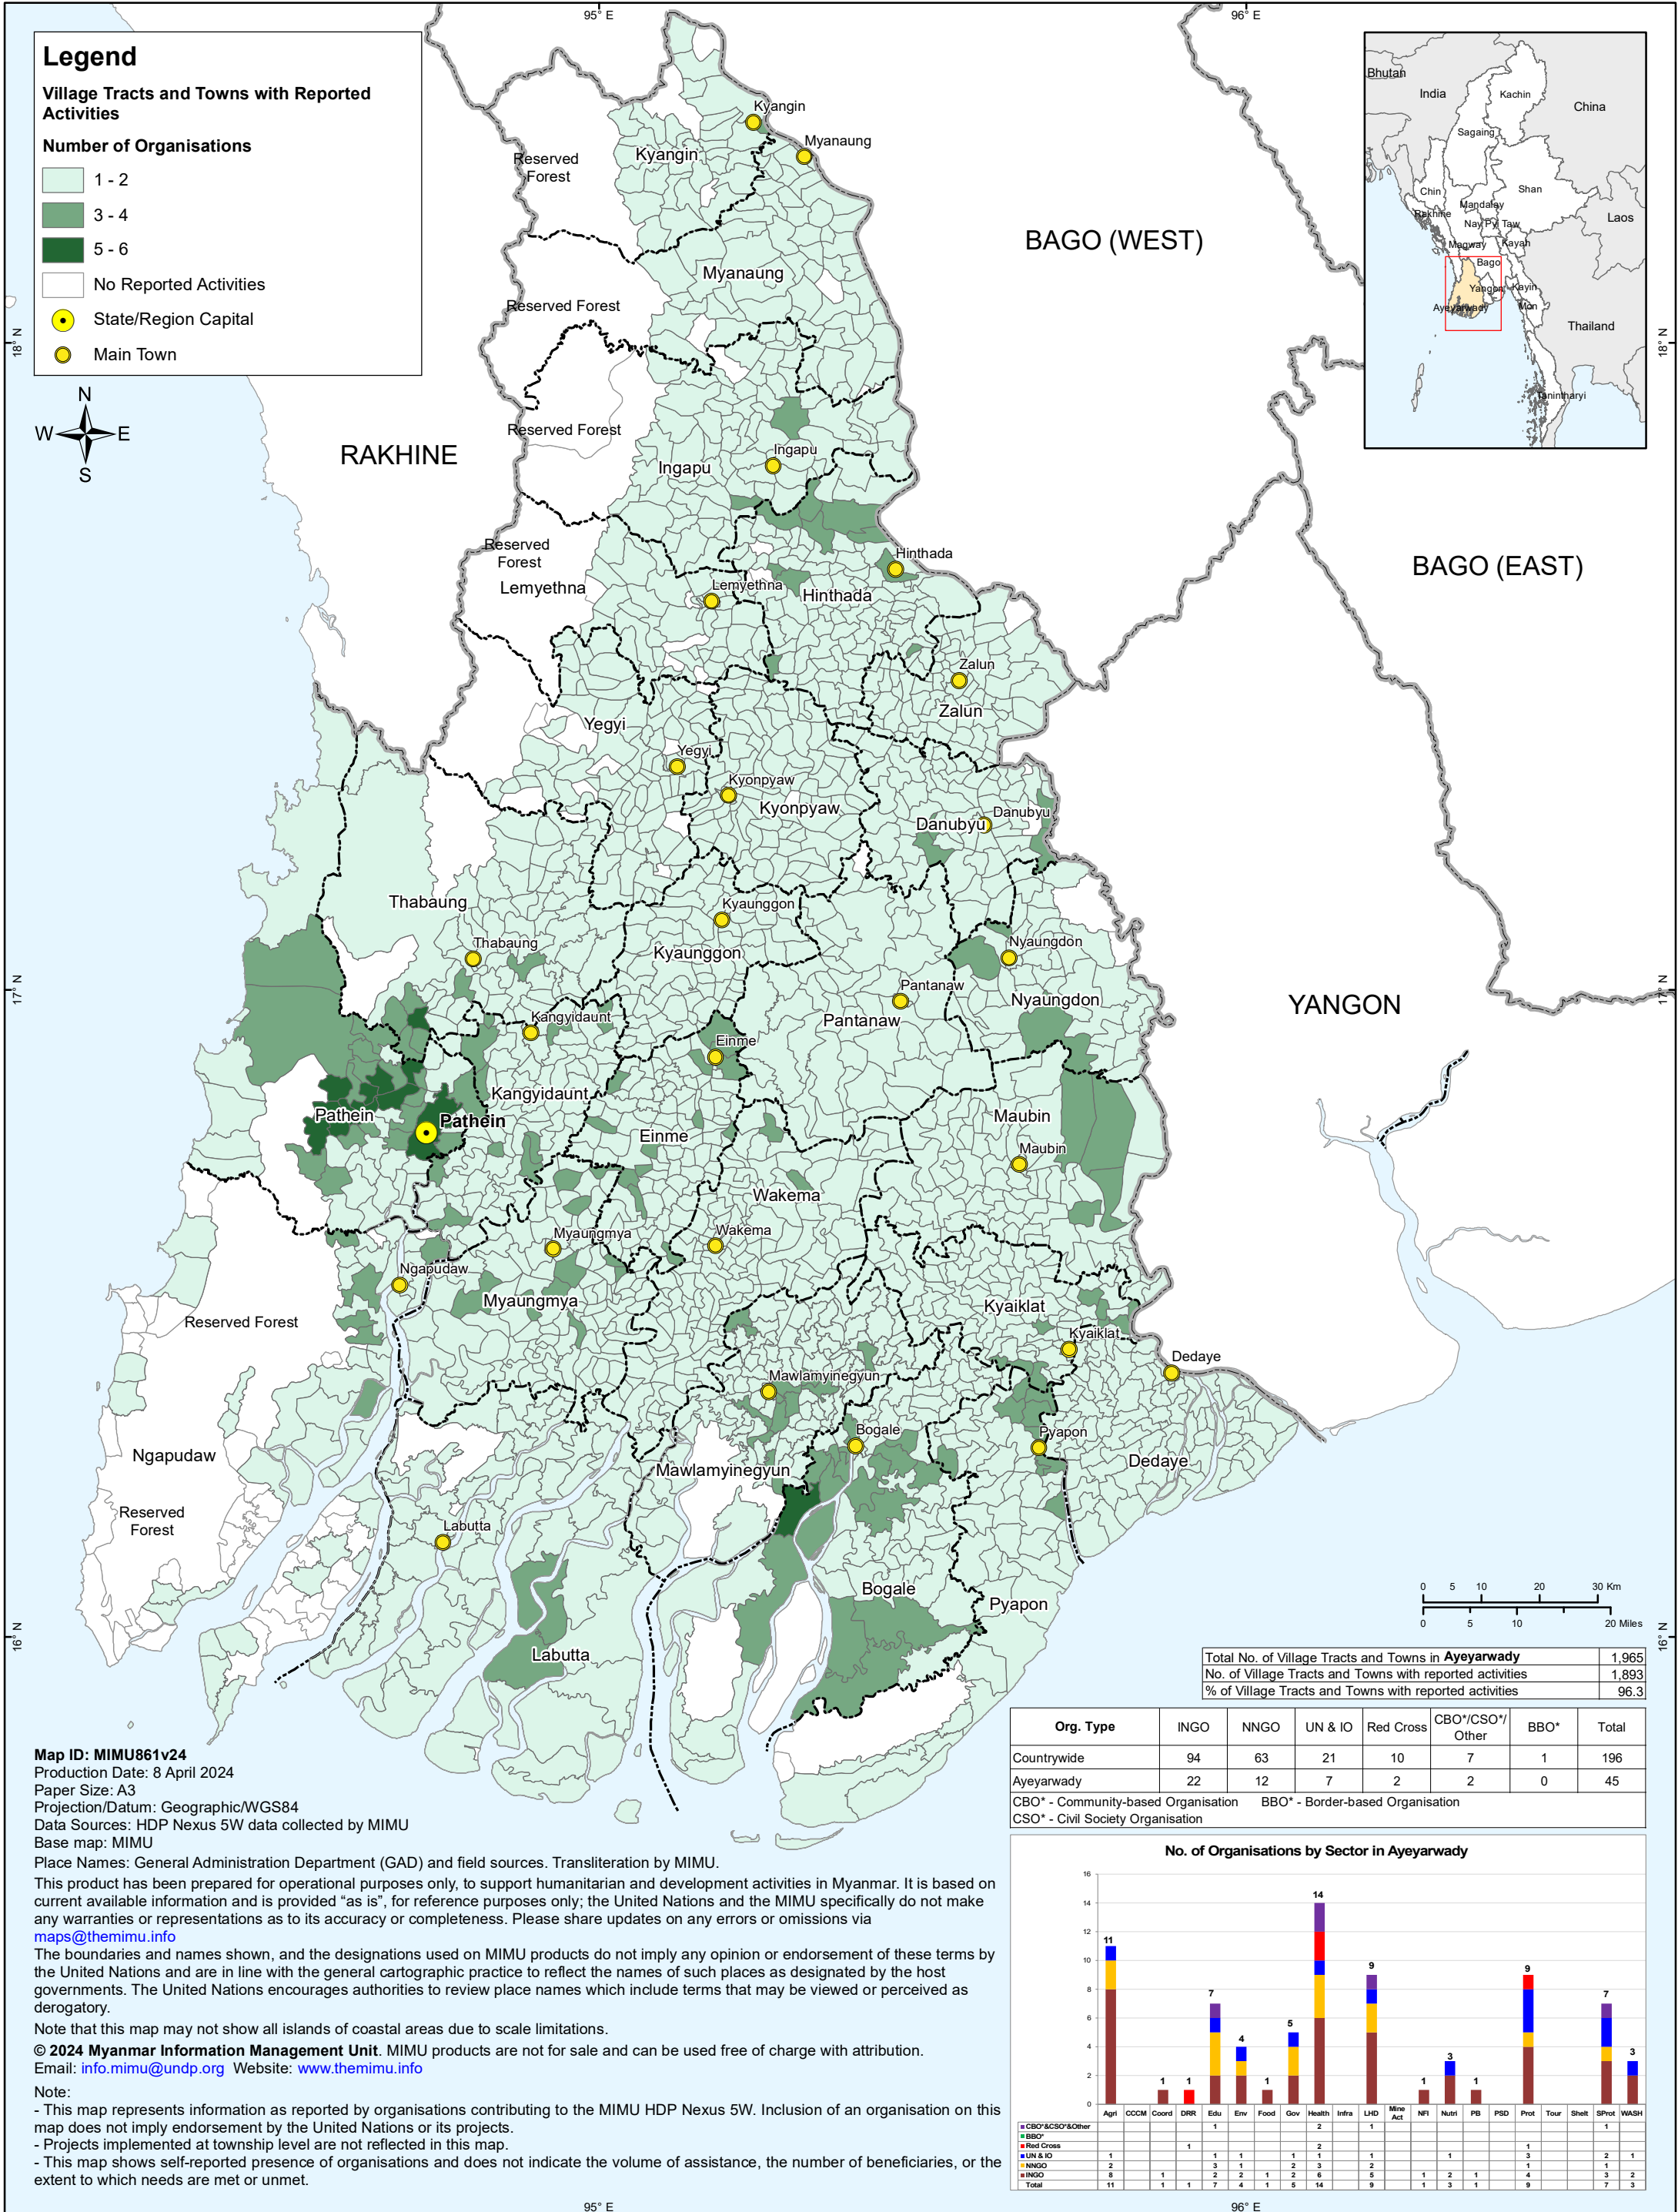

# HDP Nexus 5W - All Sectors - AYEYARWADY

Projects Under Implementation as of February 29, 2024

**Legend**

**Village Tracts and Towns with Reported Activities**

**Number of Organisations**

- 1 - 2
- 3 - 4
- 5 - 6
- No Reported Activities

- State/Region Capital
- Main Town

Total No. of Village Tracts and Towns in Ayeyarwady	1,965
No. of Village Tracts and Towns with reported activities	1,893
% of Village Tracts and Towns with reported activities	96.3

Org. Type	INGO	NNGO	UN & IO	Red Cross	CBO*/CSO*/Other	BBO*	Total
Countrywide	94	63	21	10	7	1	196
Ayeyarwady	22	12	7	2	2	0	45

CBO\* - Community-based Organisation    BBO\* - Border-based Organisation  
 CSO\* - Civil Society Organisation

**Map ID: MIMU861v24**  
 Production Date: 8 April 2024  
 Paper Size: A3  
 Projection/Datum: Geographic/WGS84  
 Data Sources: HDP Nexus 5W data collected by MIMU  
 Base map: MIMU  
 Place Names: General Administration Department (GAD) and field sources. Transliteration by MIMU.