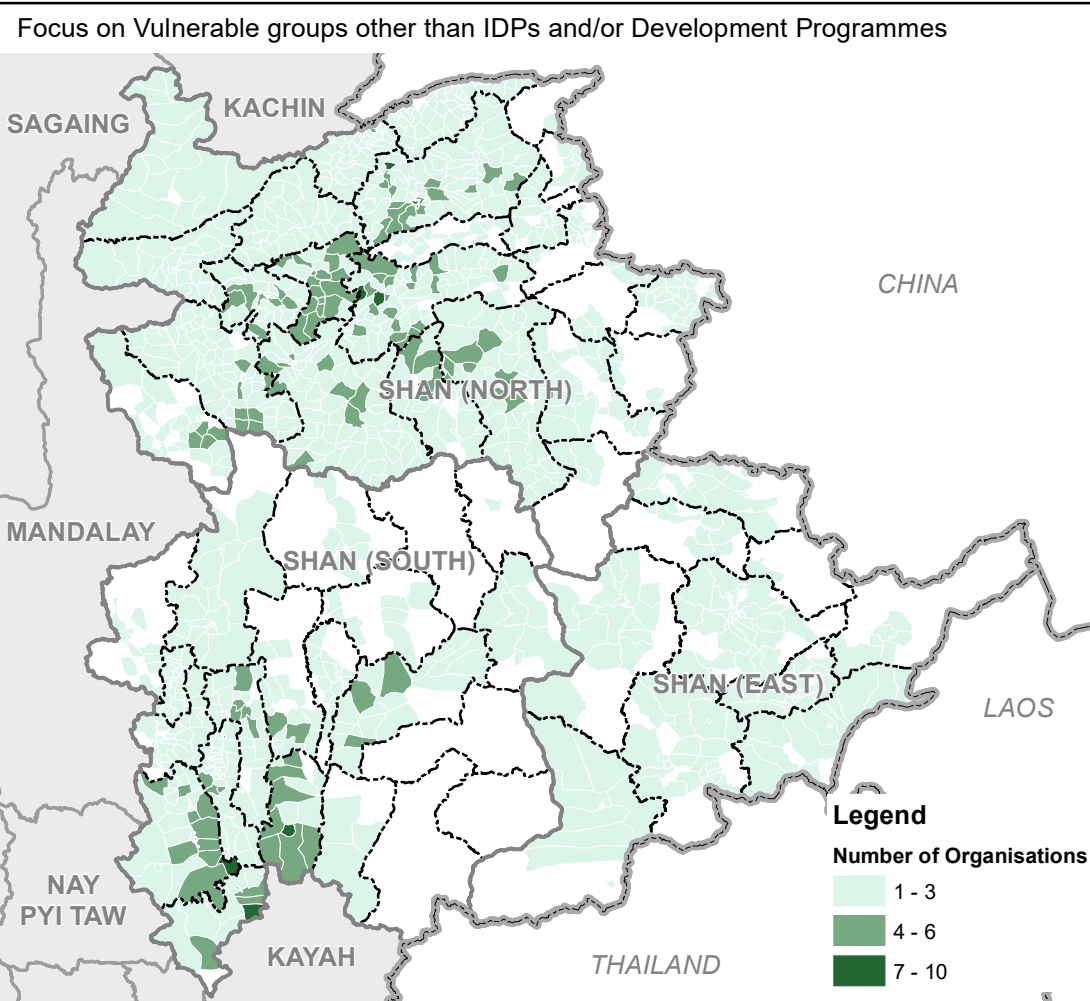

Agencies' reported activities by Project Focus

Shan State as of August 31, 2023

Note:

- This map represents information as reported by organisations contributing to the MIMU 5W. Inclusion of an organisation on this map does not imply endorsement by the United Nations or its projects.
- Projects implemented at township level are not reflected in this map.
- This map shows self-reported presence of organisations and does not indicate the volume of assistance, the number of beneficiaries, or the extent to which needs are met or unmet.

Legend

Village Tracts and Towns with Reported Activities

- Development Focus Programme (1,032 VTs)
- IDP and Host Community Focus (548 VTs)
- IDP Focus (67 VTs)
- Vulnerable groups other than IDPs (125 VTs)

IDP: Internally Displaced Person

- State/Region Capital
- Main Town

Map ID: MIMU861v18
 Production Date: 2 October 2023
 Paper Size: A3
 Projection/Datum: Geographic/WGS84
 Data Sources: Who/What/Where/When/Whom data collected by MIMU
 Base map: MIMU