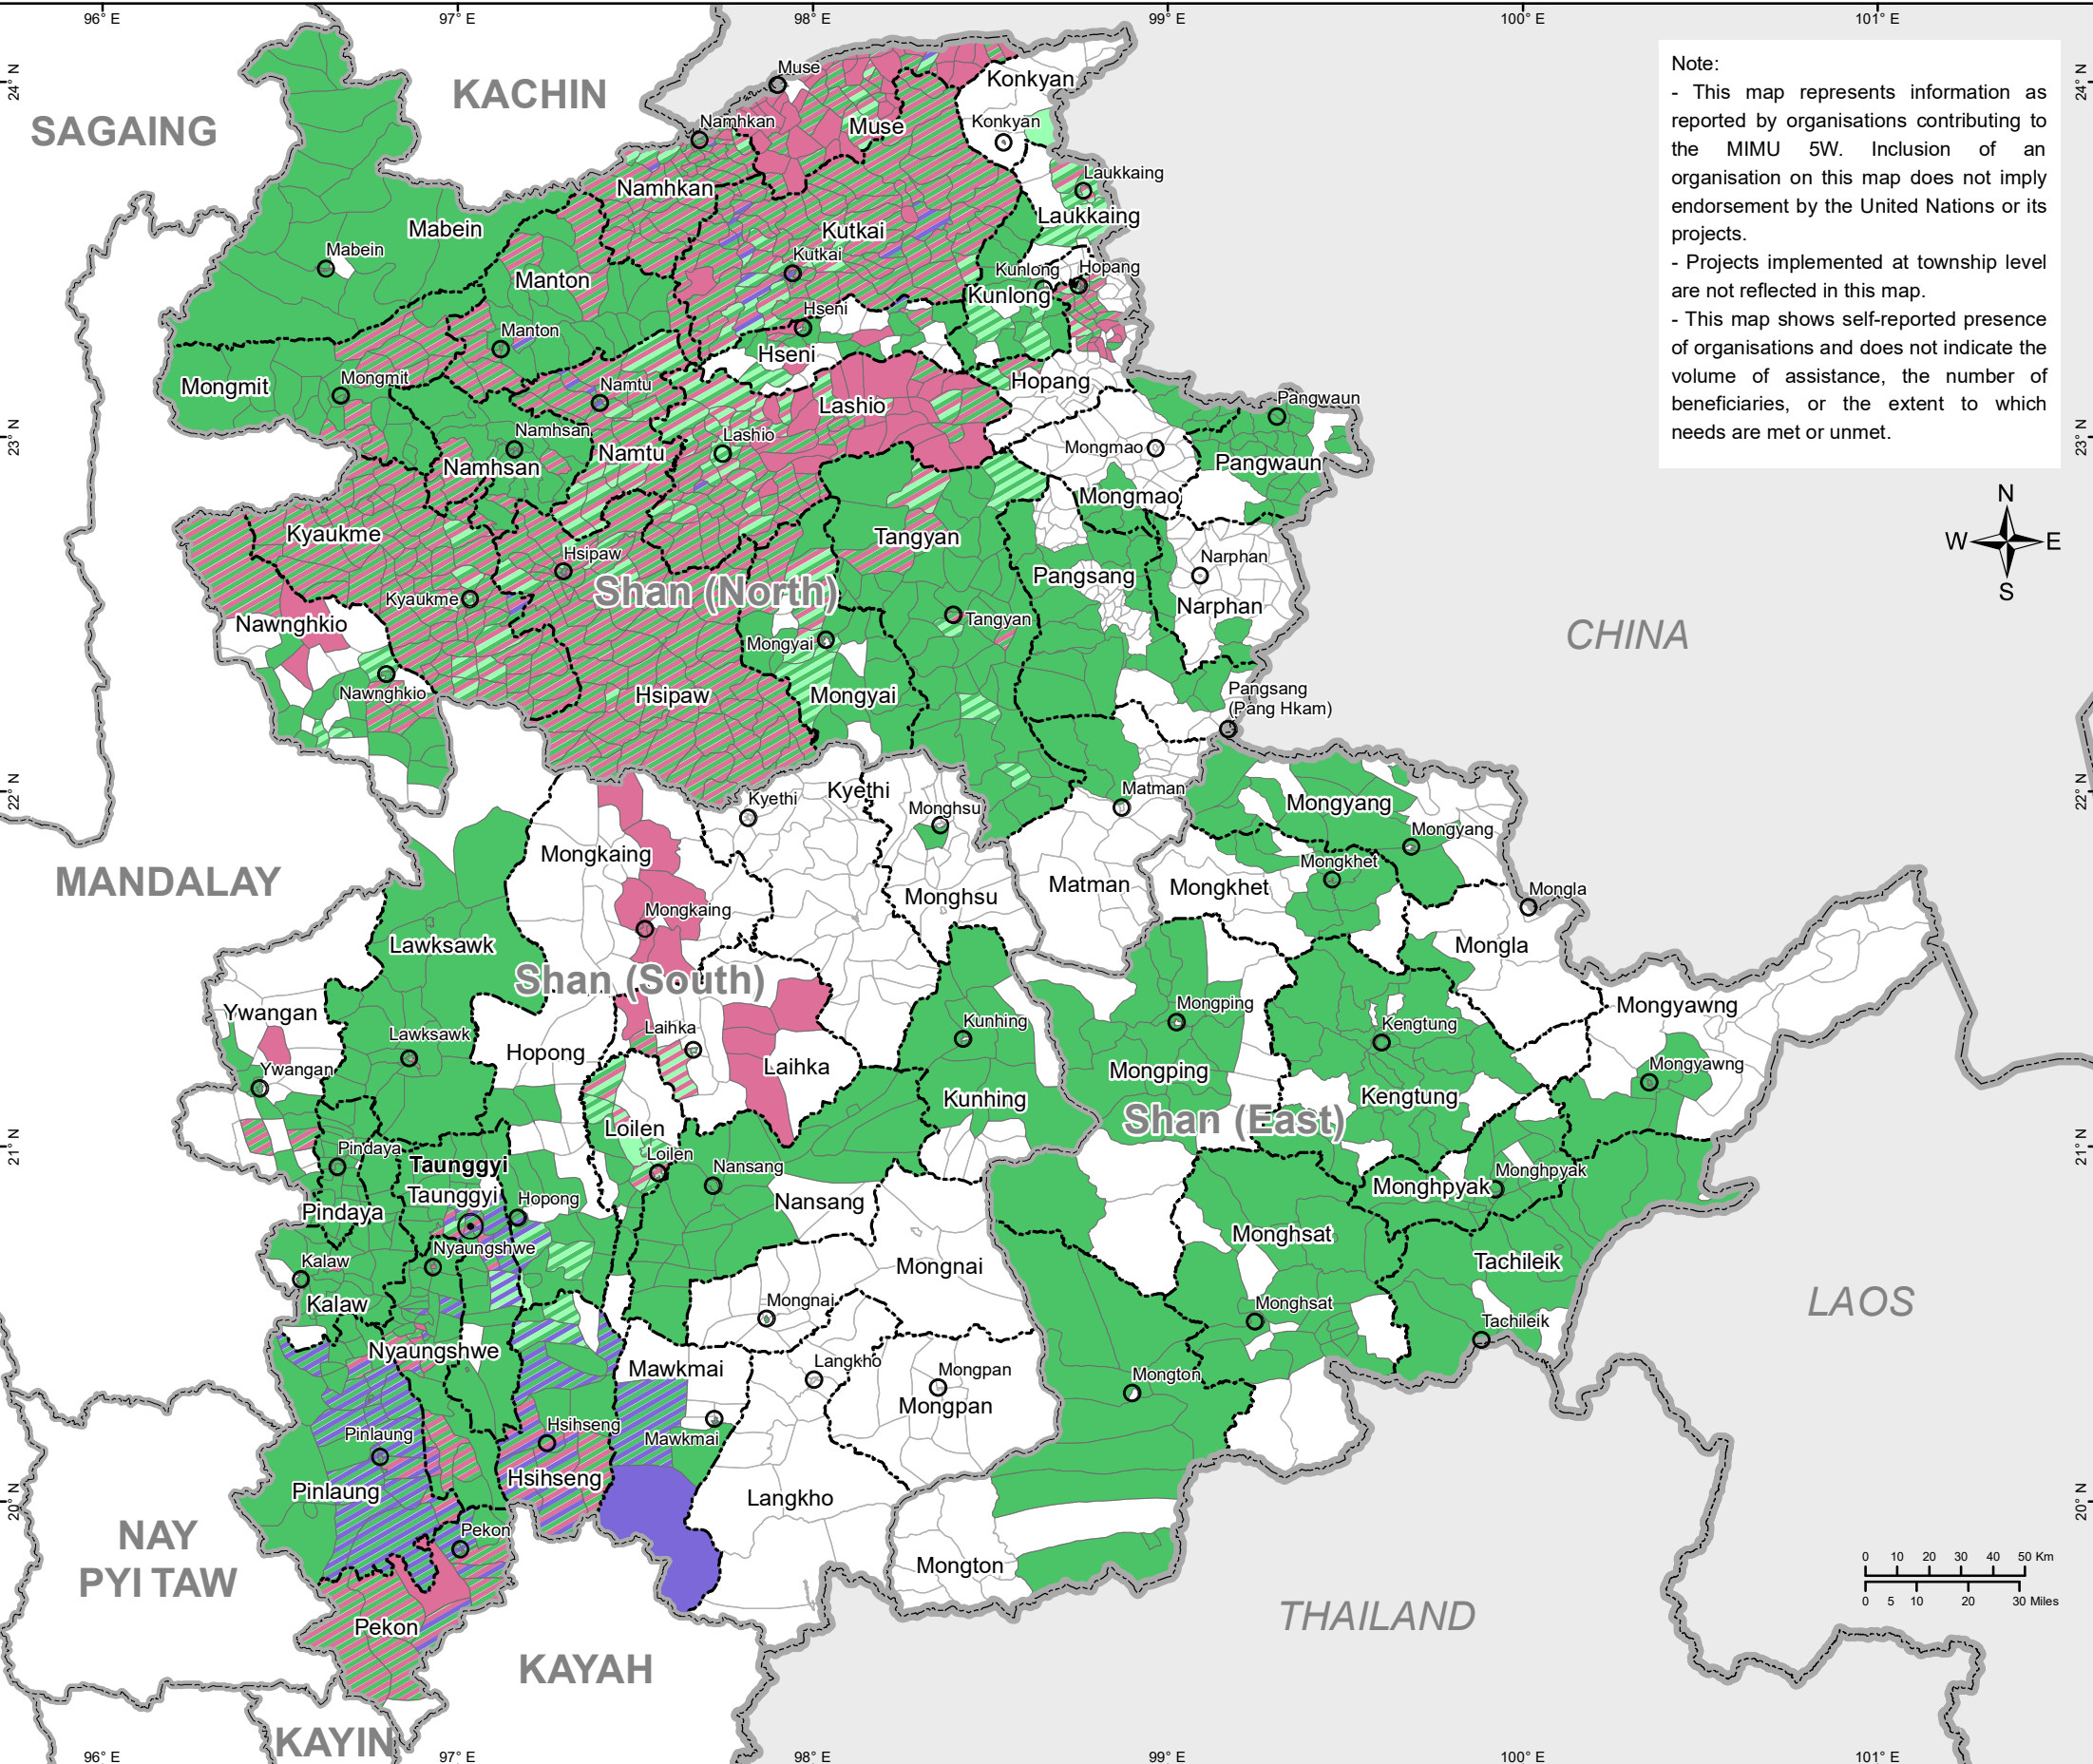

Agencies' reported activities by Project Focus

Shan State as of August 31, 2023

Note:

- This map represents information as reported by organisations contributing to the MIMU 5W. Inclusion of an organisation on this map does not imply endorsement by the United Nations or its projects.
- Projects implemented at township level are not reflected in this map.
- This map shows self-reported presence of organisations and does not indicate the volume of assistance, the number of beneficiaries, or the extent to which needs are met or unmet.

Legend

Village Tracts and Towns with Reported Activities

- Development Focus Programme (1,032 VTs)
- IDP and Host Community Focus (548 VTs)
- IDP Focus (67 VTs)
- Vulnerable groups other than IDPs (125 VTs)

IDP: Internally Displaced Person

- State/Region Capital
- Main Town

Map ID: MIMU861v18
 Production Date: 2 October 2023
 Paper Size: A3
 Projection/Datum: Geographic/WGS84
 Data Sources: Who/What/Where/When/Whom data collected by MIMU
 Base map: MIMU

Note that this map may not show all islands of coastal areas due to scale limitations.

© 2023 Myanmar Information Management Unit. MIMU products are not for sale and can be used free of charge with attribution.
 Email: info.mimu@undp.org Website: www.themimu.info