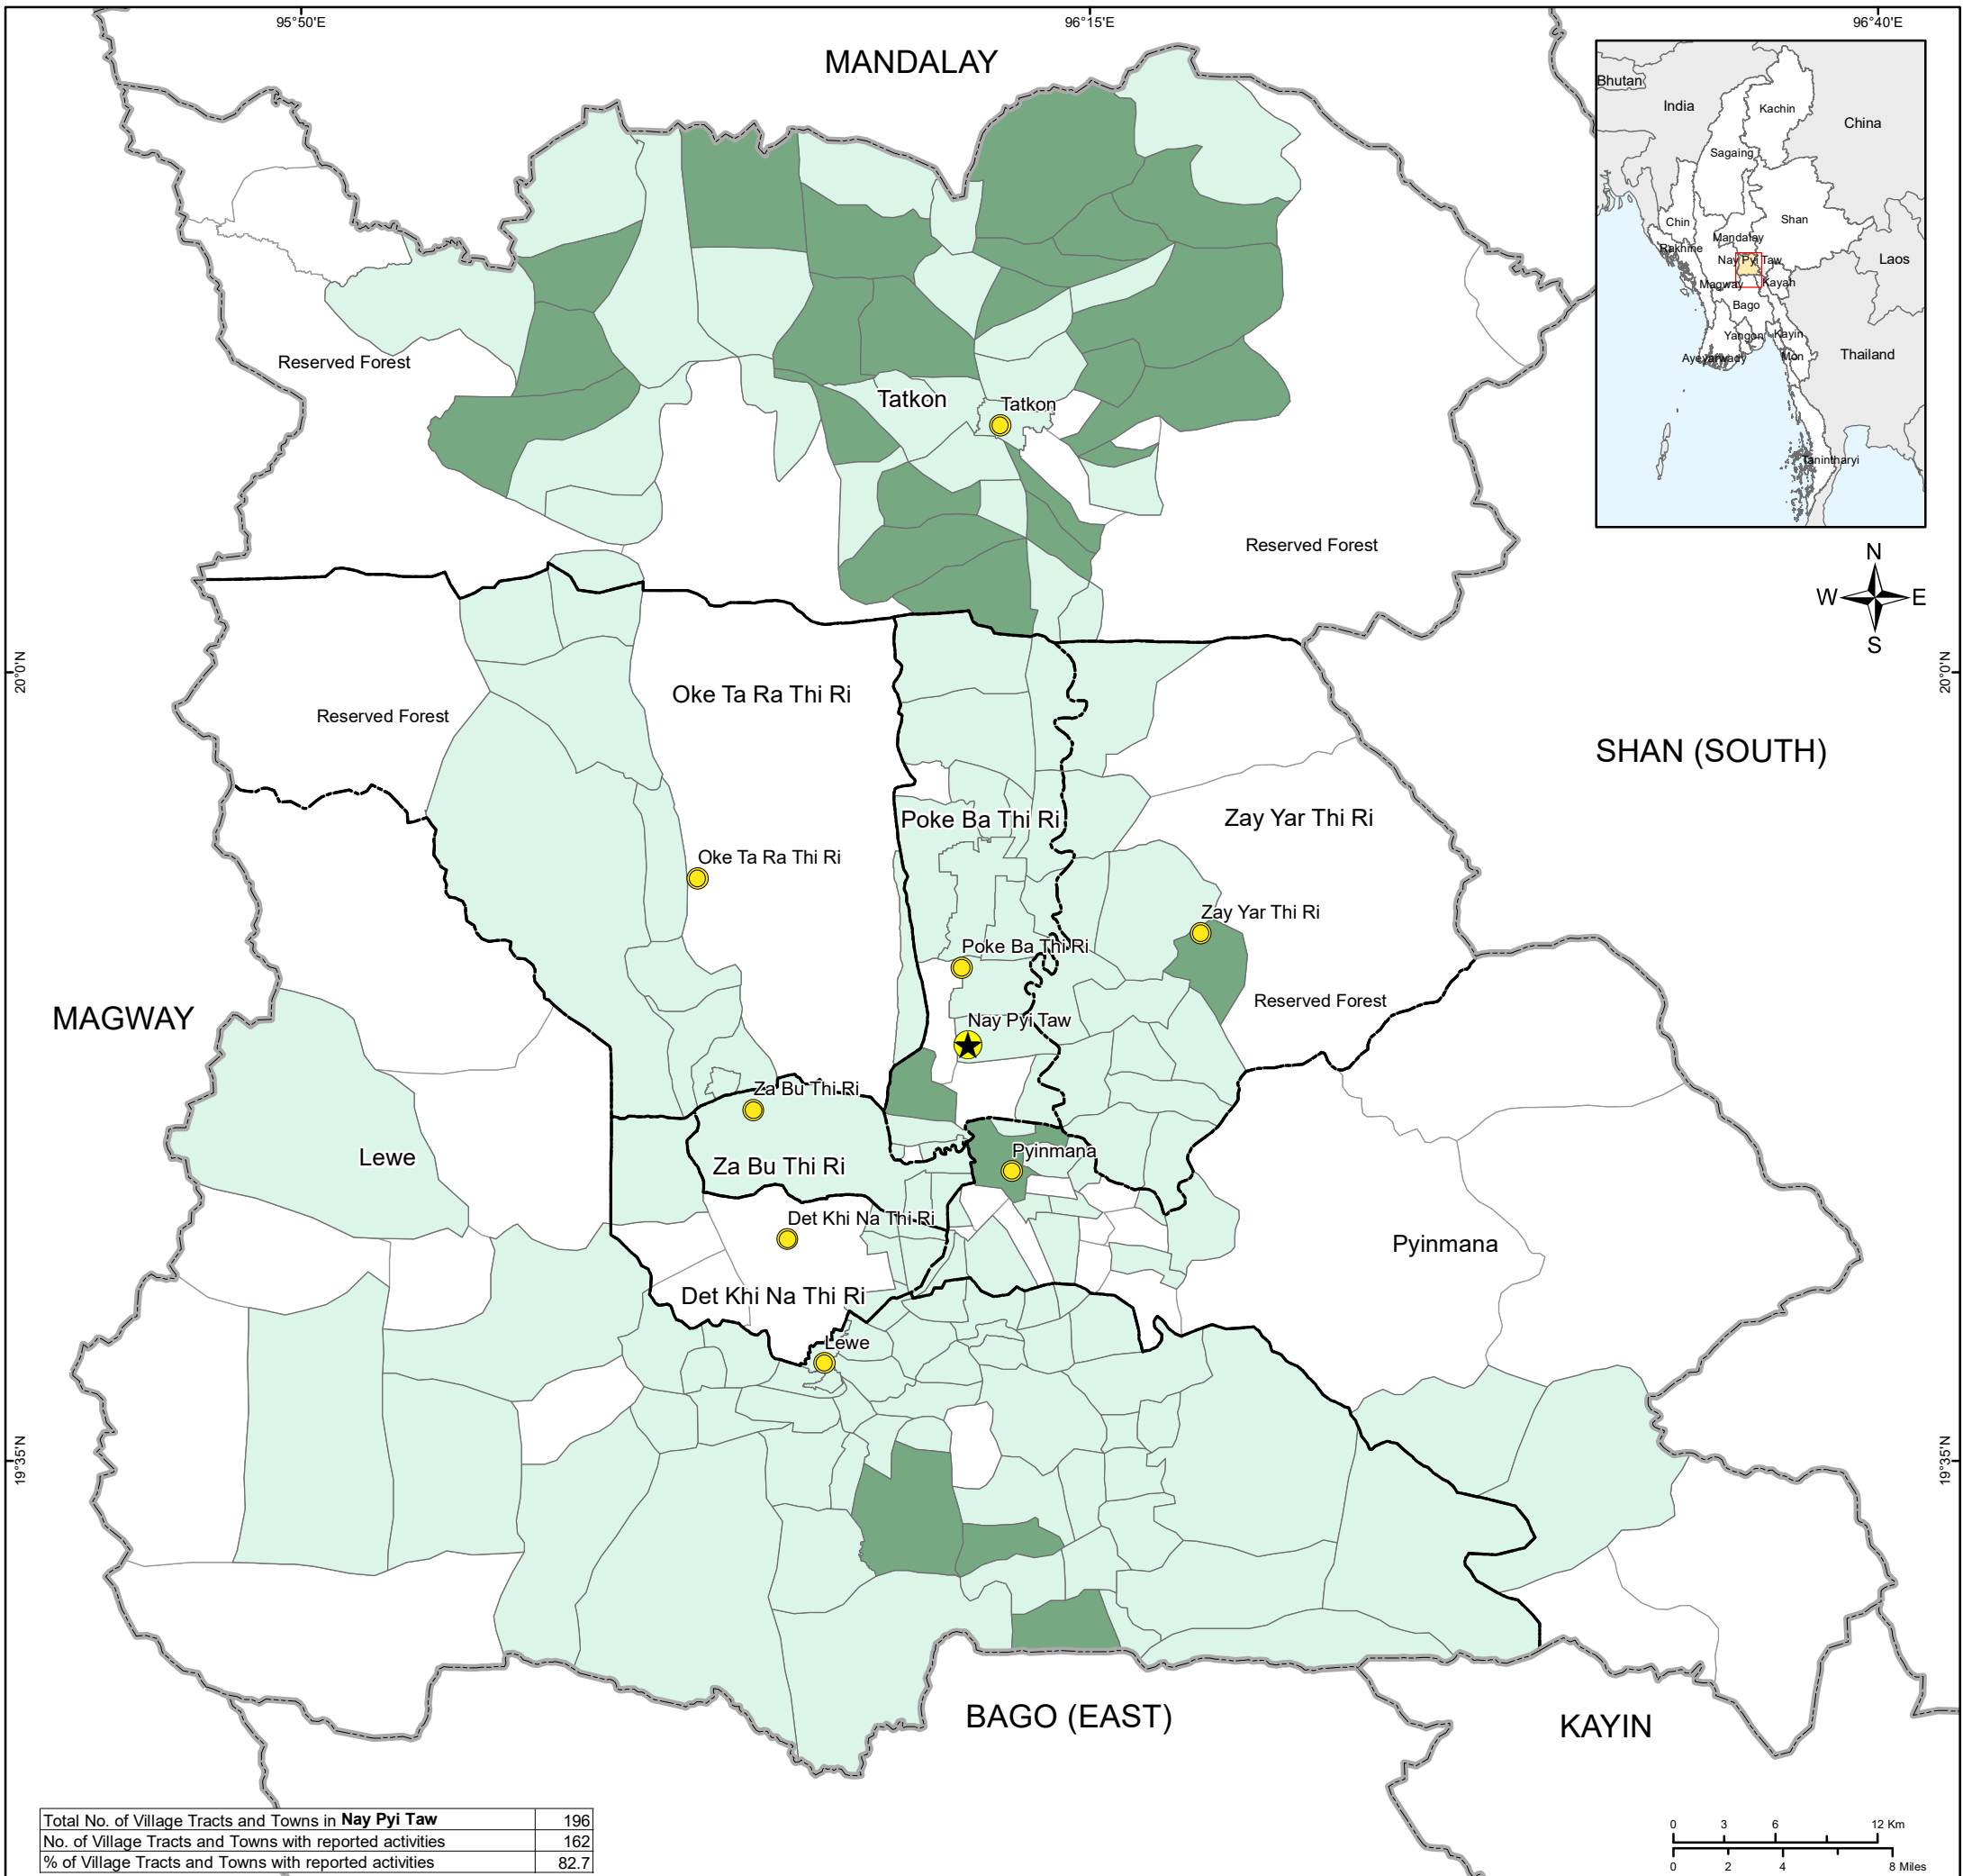

Who What Where When for Whom - All Sectors - NAY PYI TAW

Projects Under Implementation as of August 31, 2023

Total No. of Village Tracts and Towns in Nay Pyi Taw	196
No. of Village Tracts and Towns with reported activities	162
% of Village Tracts and Towns with reported activities	82.7

Org. Type	INGO	NNGO	UN & IO	Red Cross	CBO*/CSO*/Other	Total
Countrywide	91	64	21	9	8	193
Nay Pyi Taw	6	5	3	1	0	15

CBO* - Community-Based Organisation CSO* - Civil Society Organisation

Legend

Village Tracts and Towns with Reported Activities

Number of Organisations

- Light Green: 1
- Dark Green: 2
- White: No Reported Activities
- Yellow Star: Union Capital
- Yellow Dot: Main Town

Map ID: MIMU861v20
Production Date: 25 September 2023
Paper Size: A3
Projection/Datum: Geographic/WGS84
Data Sources: Who/What/Where/When/Whom data collected by MIMU
Base map: MIMU
Place Names: General Administration Department (GAD) and field sources. Transliteration by MIMU.

This product has been prepared for operational purposes only, to support humanitarian and development activities in Myanmar. It is based on current available information and is provided "as is", for reference purposes only; the United Nations and the MIMU specifically do not make any warranties or representations as to its accuracy or completeness. Please share updates on any errors or omissions via maps@themimu.info