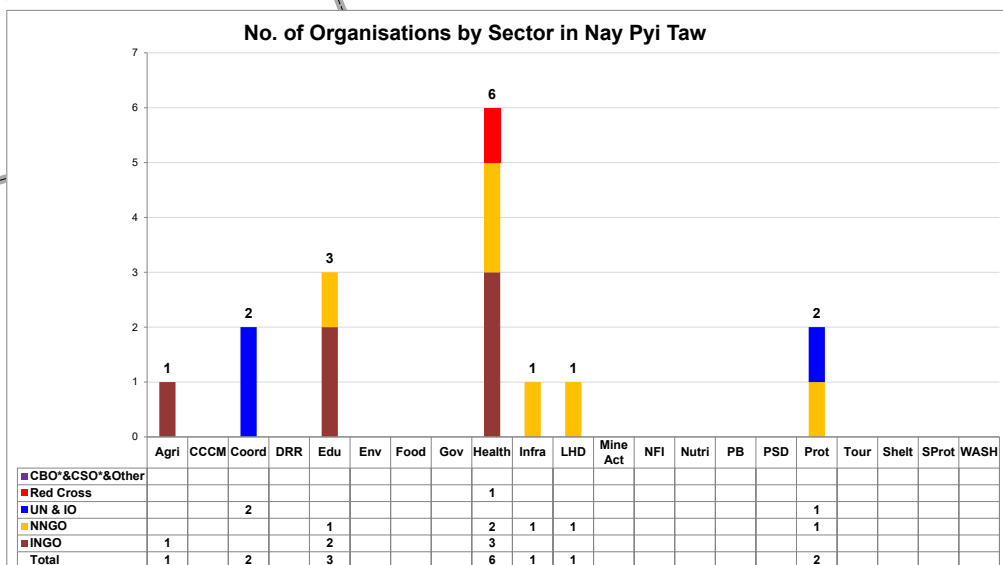

Who What Where When for Whom - All Sectors - NAY PYI TAW

Projects Under Implementation as of August 31, 2023

Total No. of Village Tracts and Towns in Nay Pyi Taw	196
No. of Village Tracts and Towns with reported activities	162
% of Village Tracts and Towns with reported activities	82.7

Org. Type	INGO	NNGO	UN & IO	Red Cross	CBO*/CSO*/Other	Total
Countrywide	91	64	21	9	8	193
Nay Pyi Taw	6	5	3	1	0	15

CBO* - Community-Based Organisation CSO* - Civil Society Organisation

Legend

Village Tracts and Towns with Reported Activities