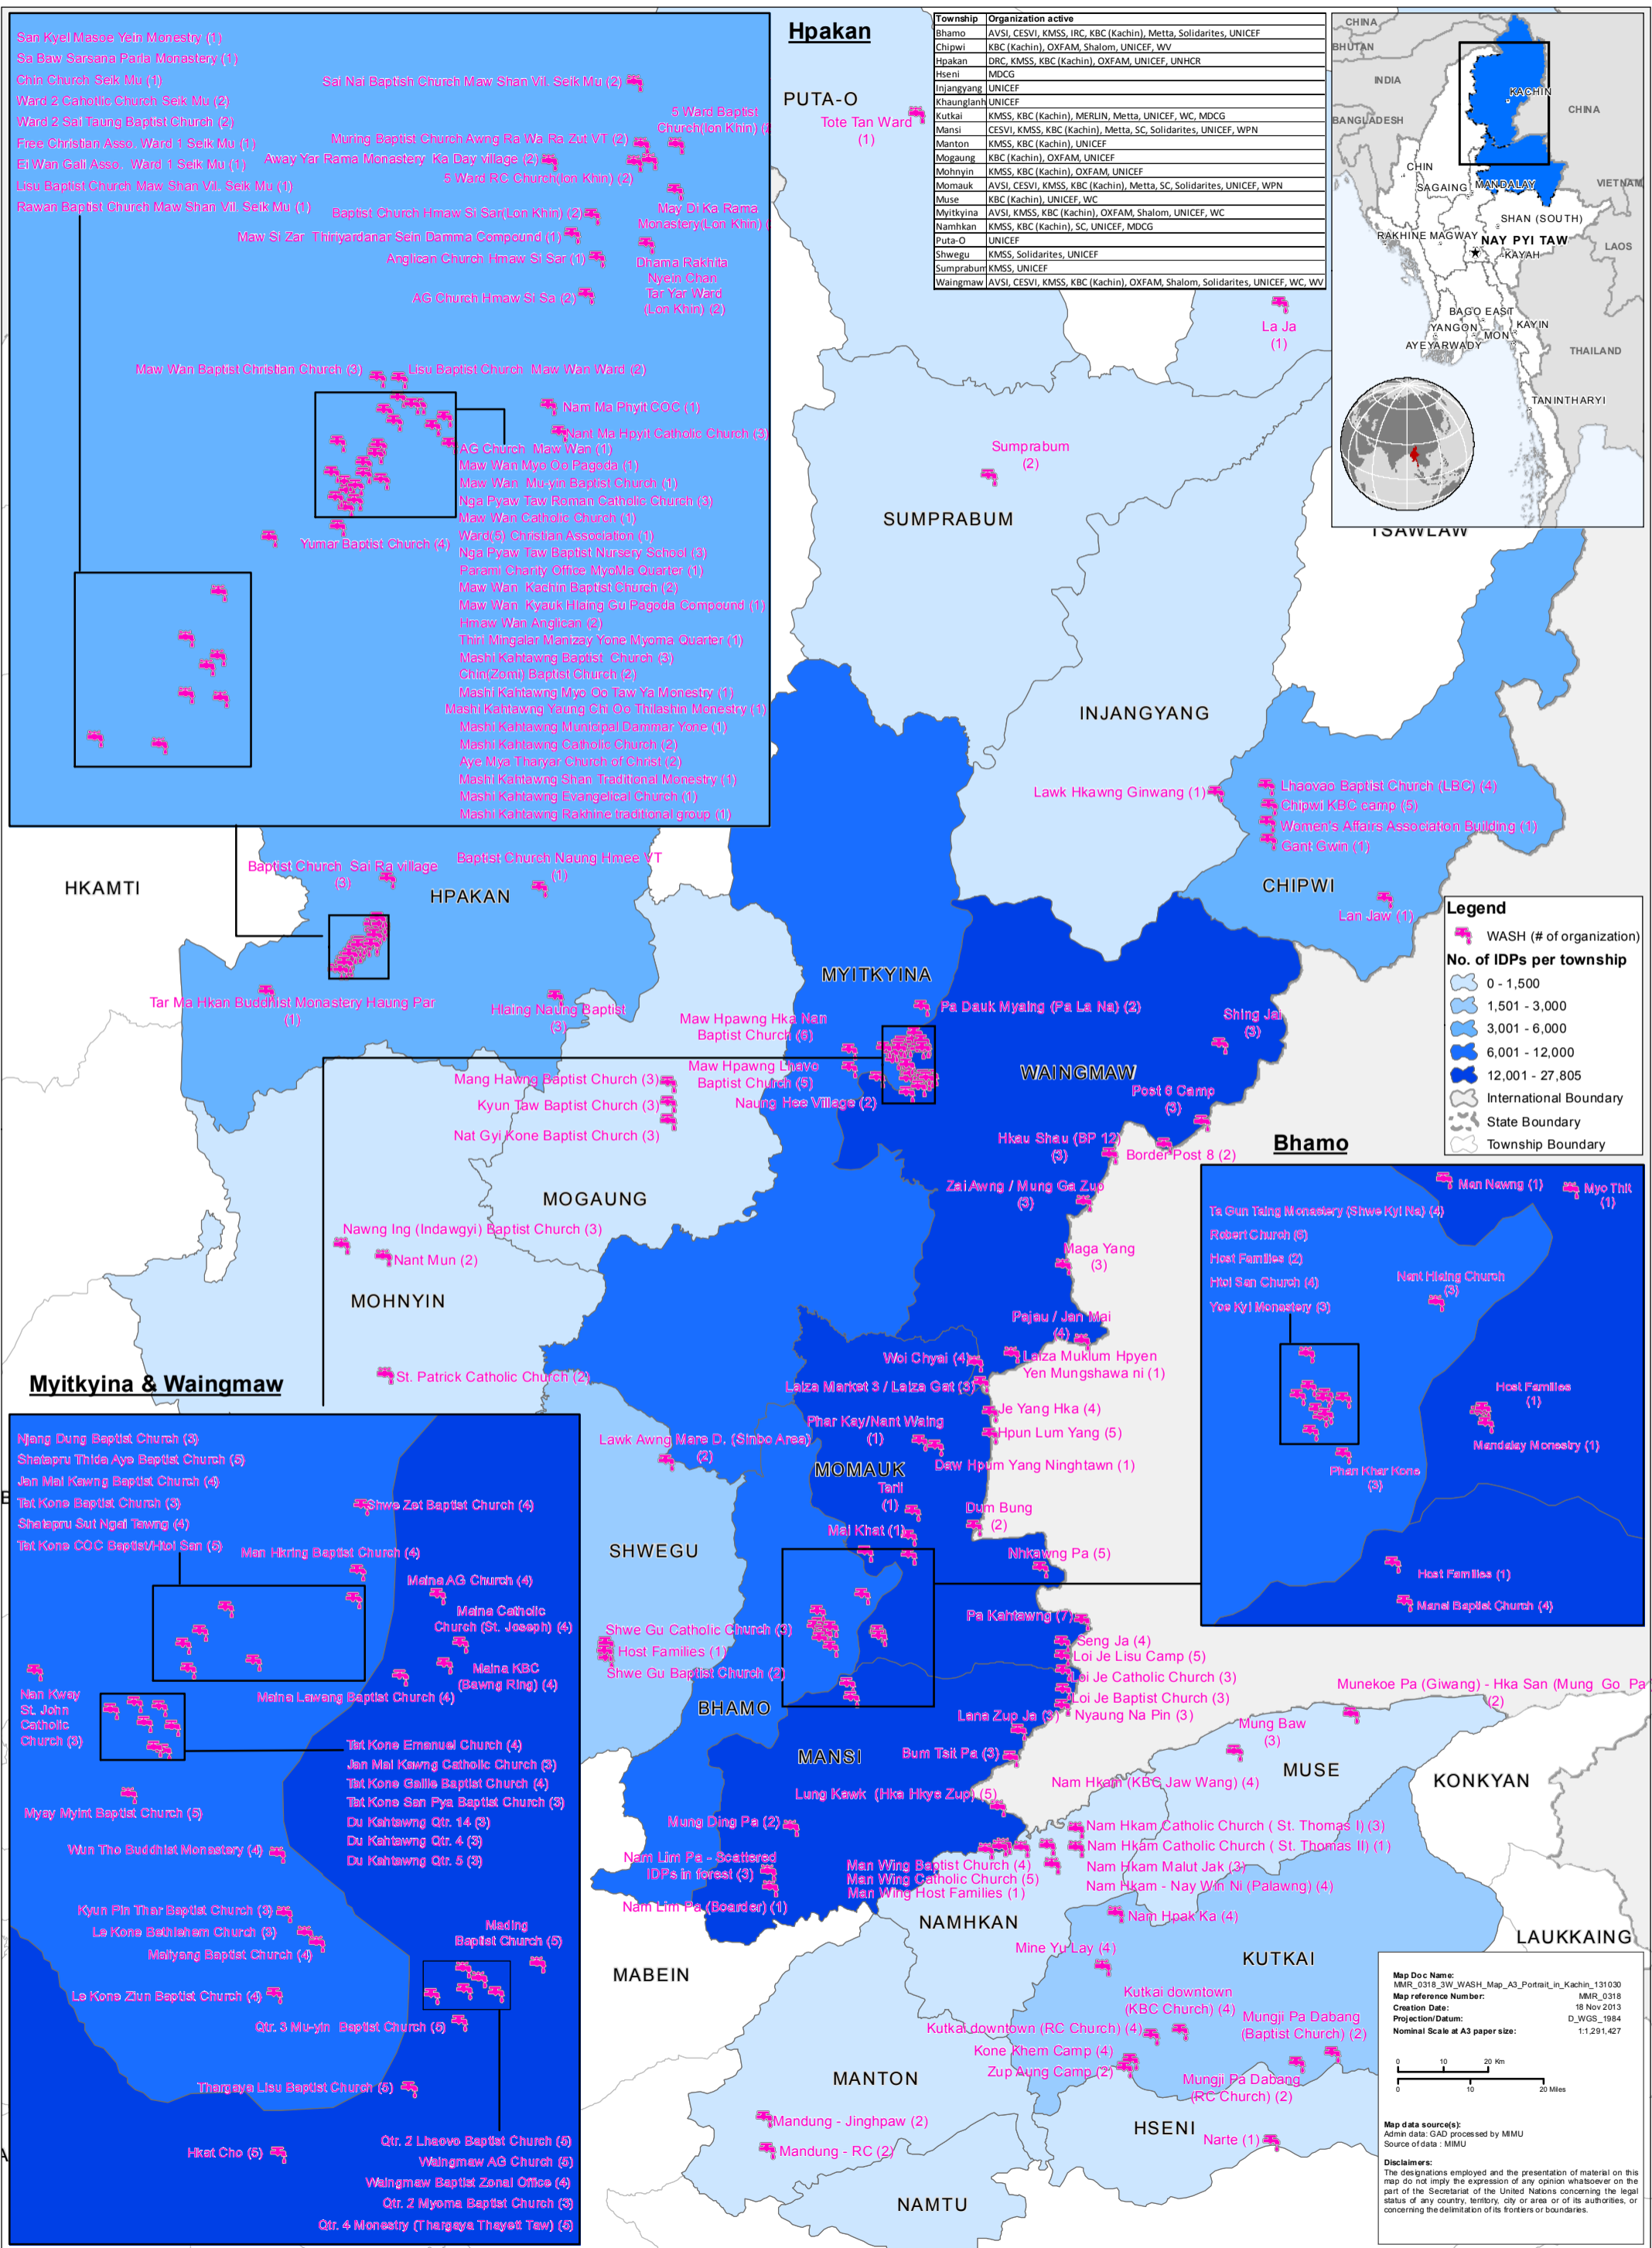

MYANMAR: 3W (WASH) in IDP Camps in Kachin and northern Shan States

As of Oct 2013

Map Doc Name: MMR_0318_3W_WASH_Map_A3_Portrait_in_Kachin_131030
 Map reference Number: MMR_0318
 Creation Date: 18 Nov 2013
 Projection/Datum: D_WGS_1984
 Nominal Scale at A3 paper size: 1:1,291,427

Map data source(s):
 Admin data: GAD processed by MIMU
 Source of data: MIMU

Disclaimers:
 The designations employed and the presentation of material on this map do not imply the expression of any opinion whatsoever on the part of the Secretariat of the United Nations concerning the legal status of any country, territory, city or area or of its authorities, or concerning the delimitation of its frontiers or boundaries.