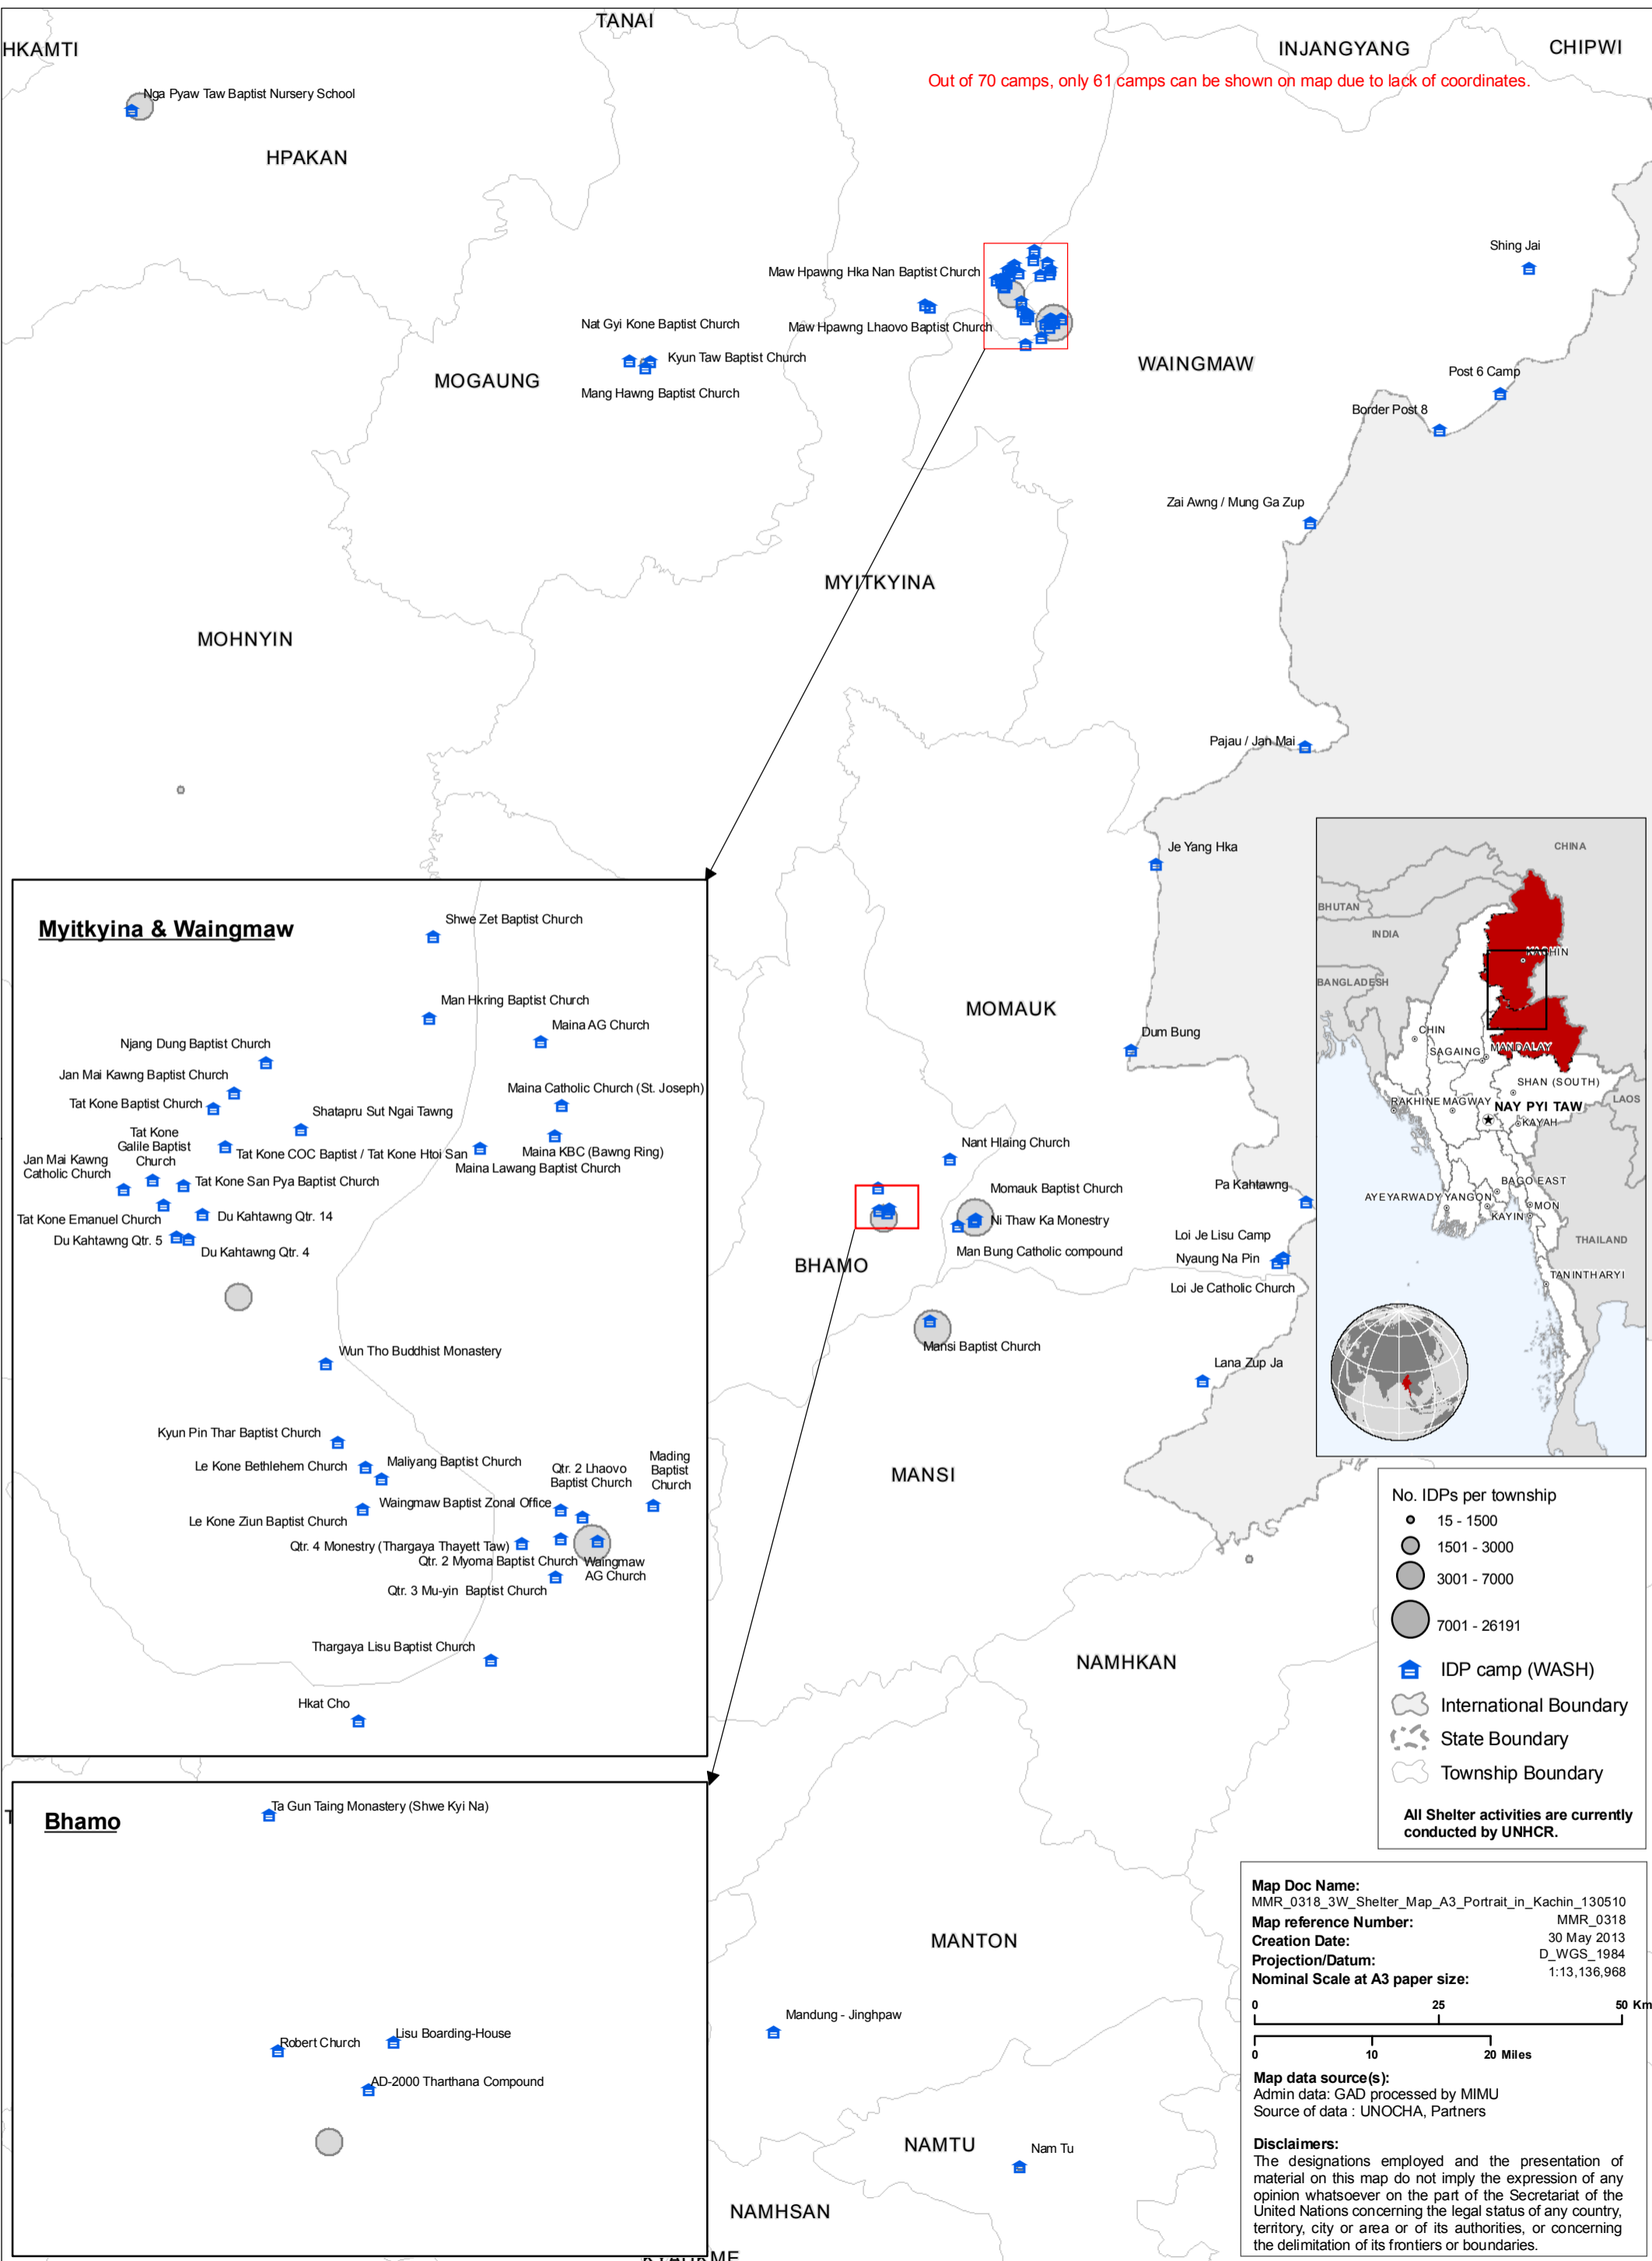

3W (Shelter) in IDP Camps in Kachin and northern Shan States As of 10 May 2013

Out of 70 camps, only 61 camps can be shown on map due to lack of coordinates.

No. IDPs per township

- 15 - 1500
- 1501 - 3000
- 3001 - 7000
- 7001 - 26191

🏠 IDP camp (WASH)

🌐 International Boundary

🗺️ State Boundary

🗺️ Township Boundary

All Shelter activities are currently conducted by UNHCR.

Map Doc Name: MMR_0318_3W_Shelter_Map_A3_Portrait_in_Kachin_130510
Map reference Number: MMR_0318
Creation Date: 30 May 2013
Projection/Datum: D_WGS_1984
Nominal Scale at A3 paper size: 1:13,136,968

0 25 50 Km
 0 10 20 Miles

Map data source(s):
 Admin data: GAD processed by MIMU
 Source of data: UNOCHA, Partners

Disclaimers:
 The designations employed and the presentation of material on this map do not imply the expression of any opinion whatsoever on the part of the Secretariat of the United Nations concerning the legal status of any country, territory, city or area or of its authorities, or concerning the delimitation of its frontiers or boundaries.