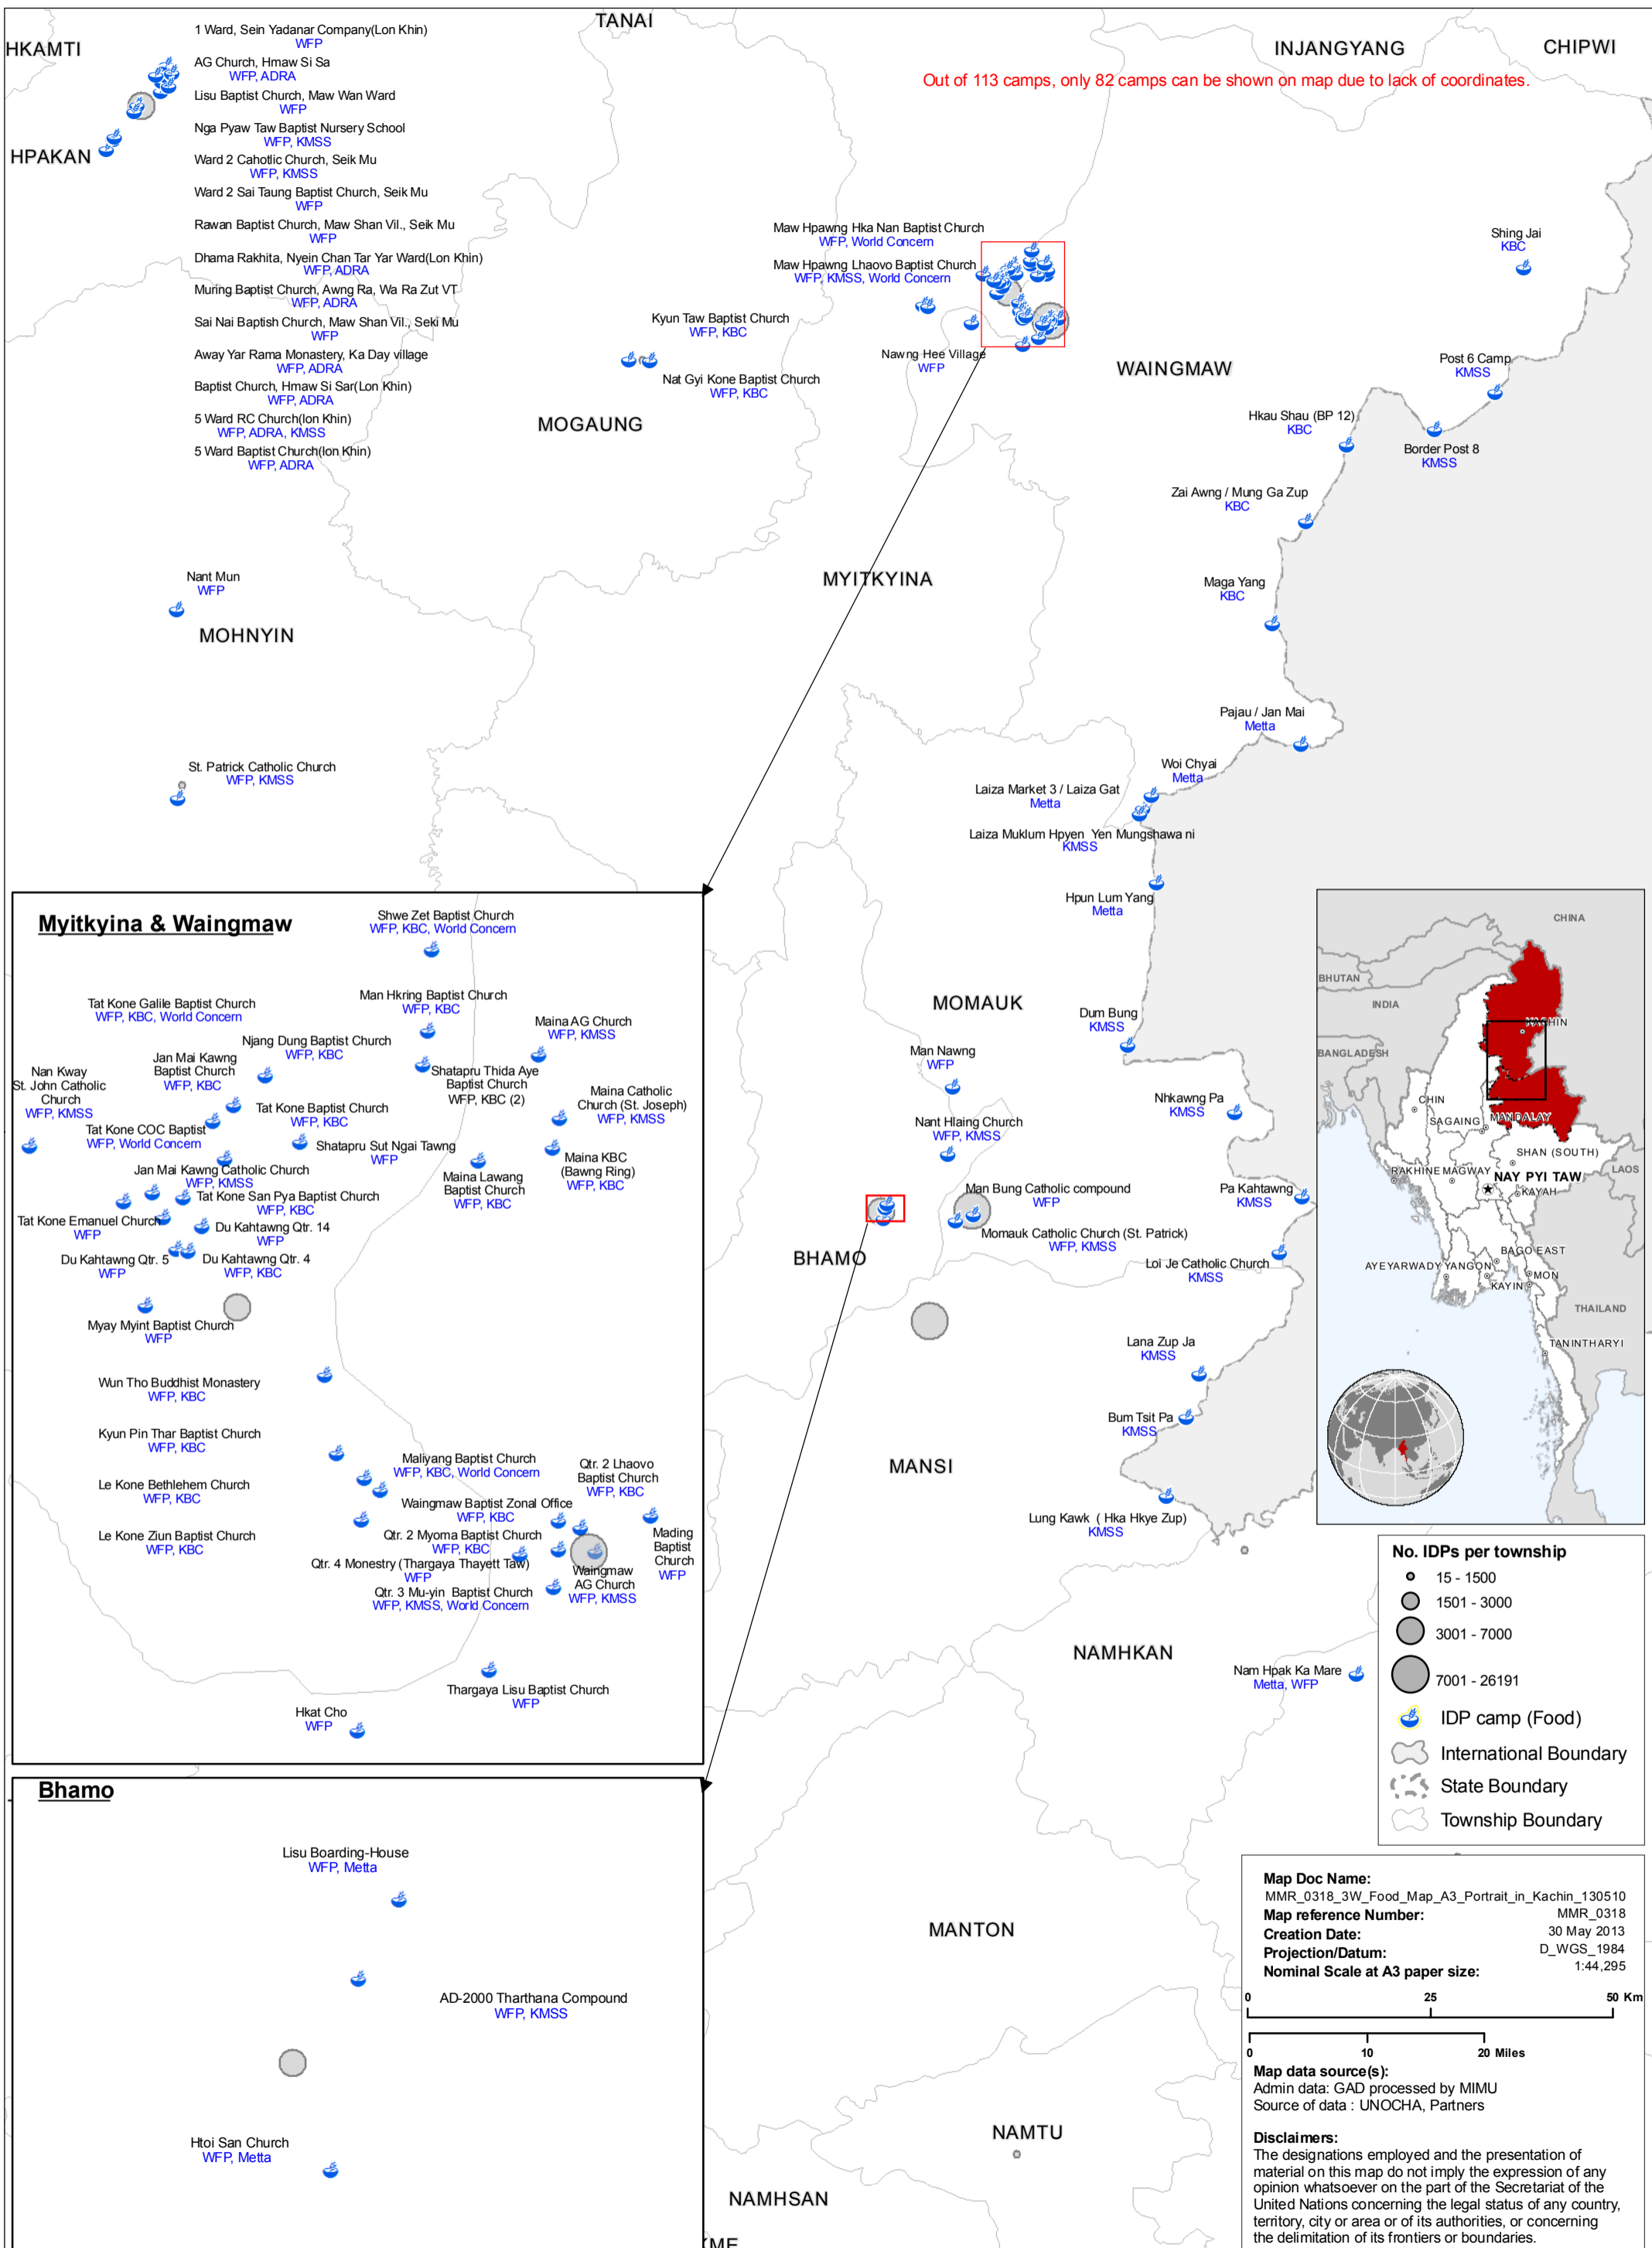

# 3W (Food) in IDP Camps in Kachin and northern Shan States

## As of 10 May 2013

Out of 113 camps, only 82 camps can be shown on map due to lack of coordinates.

### Bhamo

**No. IDPs per township**

- 15 - 1500
- 1501 - 3000
- 3001 - 7000
- 7001 - 26191

IDP camp (Food)  
 International Boundary  
 State Boundary  
 Township Boundary

**Map Doc Name:** MMR\_0318\_3W\_Food\_Map\_A3\_Portrait\_in\_Kachin\_130510  
**Map reference Number:** MMR\_0318  
**Creation Date:** 30 May 2013  
**Projection/Datum:** D\_WGS\_1984  
**Nominal Scale at A3 paper size:** 1:44,295

0 25 50 Km  
 0 10 20 Miles

**Map data source(s):**  
 Admin data: GAD processed by MIMU  
 Source of data : UNOCHA, Partners

**Disclaimers:**  
 The designations employed and the presentation of material on this map do not imply the expression of any opinion whatsoever on the part of the Secretariat of the United Nations concerning the legal status of any country, territory, city or area or of its authorities, or concerning the delimitation of its frontiers or boundaries.