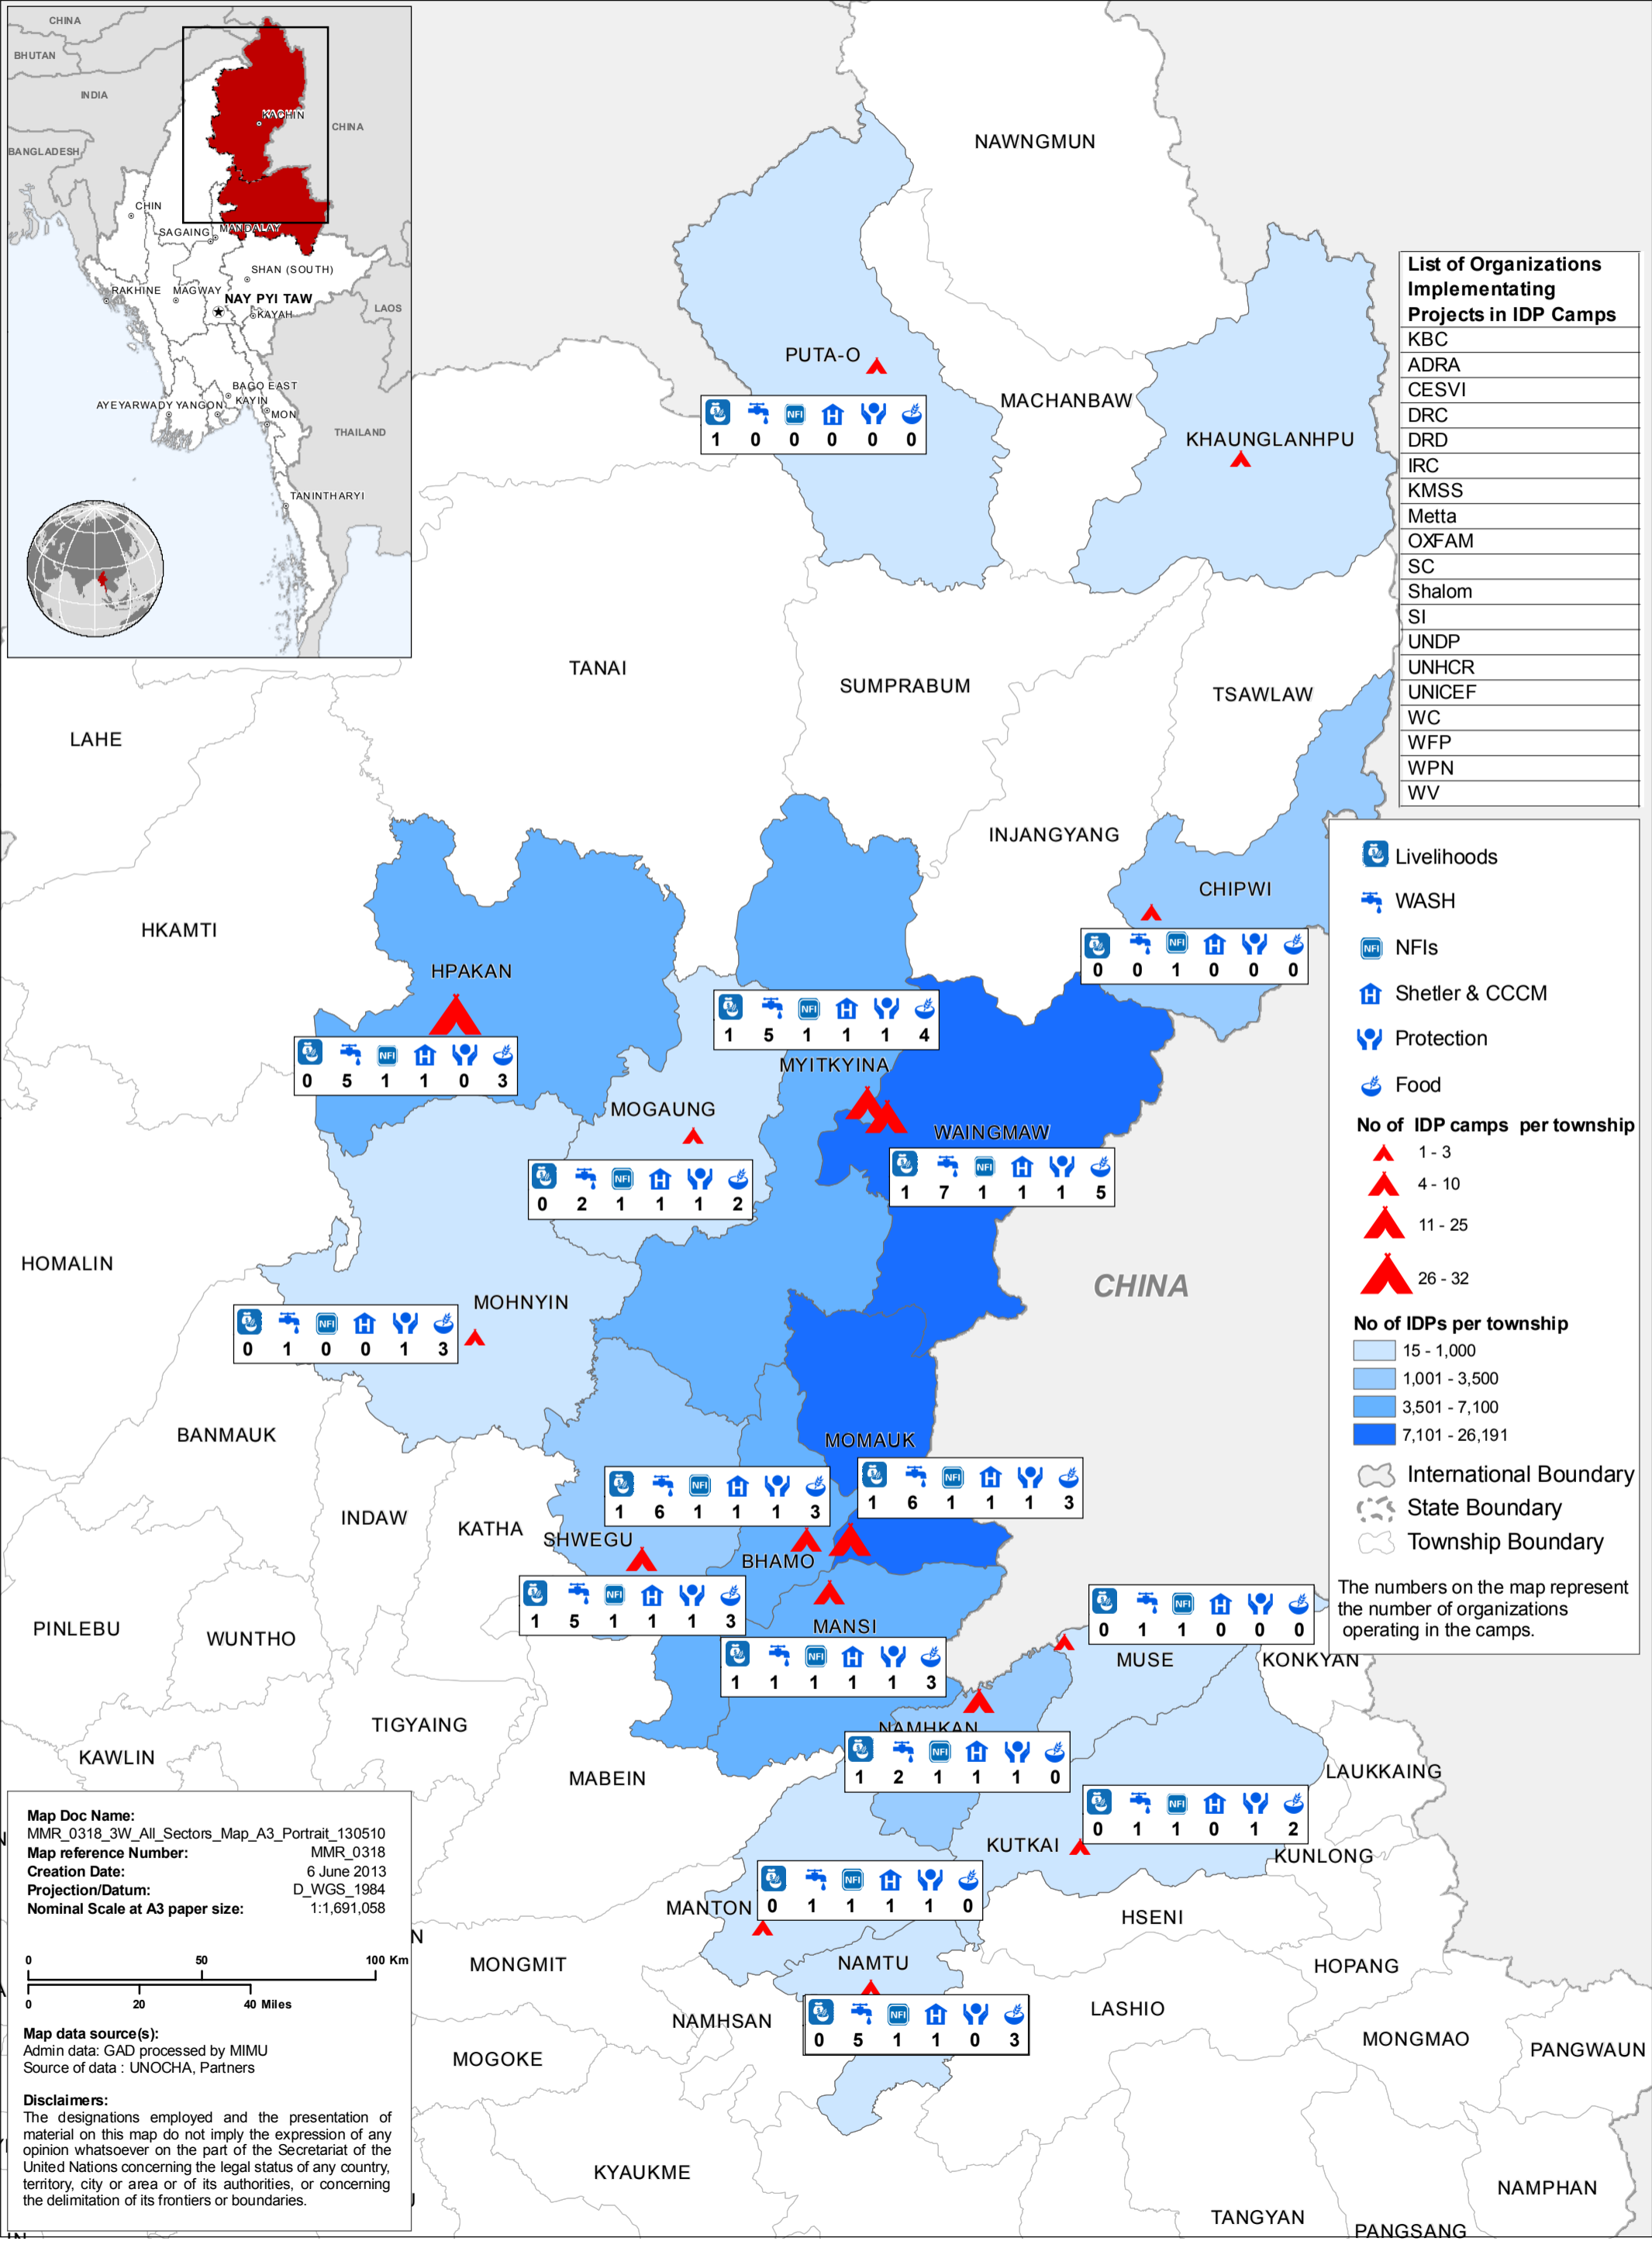

No. of Sectors and Organizations Presence in IDP Camps in Kachin and northern Shan States

As of 10 May 2013

OCHA

List of Organizations Implementating Projects in IDP Camps

KBC
ADRA
CESVI
DRC
DRD
IRC
KMSS
Metta
OXFAM
SC
Shalom
SI
UNDP
UNHCR
UNICEF
WC
WFP
WPN
WV

- Livelihoods
- WASH
- NFIs
- Shelter & CCCM
- Protection
- Food

- No of IDP camps per township**
- 1 - 3
 - 4 - 10
 - 11 - 25
 - 26 - 32

- No of IDPs per township**
- 15 - 1,000
 - 1,001 - 3,500
 - 3,501 - 7,100
 - 7,101 - 26,191

- International Boundary
- State Boundary
- Township Boundary

The numbers on the map represent the number of organizations operating in the camps.

Map Doc Name: MMR_0318_3W_All_Sectors_Map_A3_Portrait_130510
Map reference Number: MMR_0318
Creation Date: 6 June 2013
Projection/Datum: D_WGS_1984
Nominal Scale at A3 paper size: 1:1,691,058

0 50 100 Km
 0 20 40 Miles

Map data source(s):
 Admin data: GAD processed by MIMU
 Source of data: UNOCHA, Partners

Disclaimers:
 The designations employed and the presentation of material on this map do not imply the expression of any opinion whatsoever on the part of the Secretariat of the United Nations concerning the legal status of any country, territory, city or area or of its authorities, or concerning the delimitation of its frontiers or boundaries.